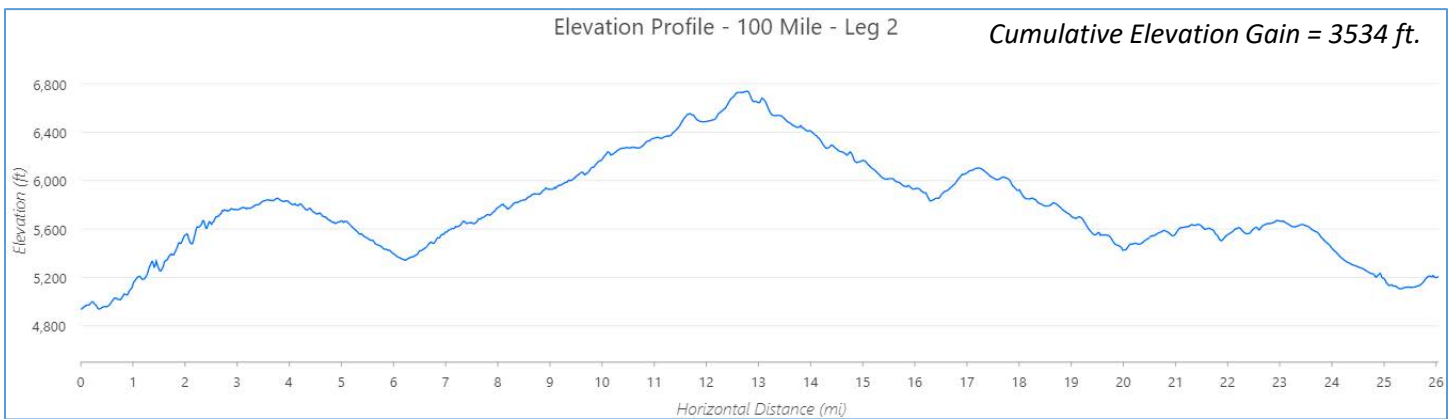

Idaho Sled Dog Challenge

Trail Map - 100 Mile - Leg 1 - 37 Miles

Idaho Sled Dog Challenge

Trail Map - 100 Mile - Leg 2 - 26 Miles

Idaho Sled Dog Challenge Trail Map - 100 Mi - Leg 3 - 37 Miles

Elevation Profiles for 100 Mile Race

Idaho Sled Dog Challenge

Trail Map - 200 Mi - Leg 1- 58.6 Mi (South)

Idaho Sled Dog Challenge

Trail Map - 200 Mi - Leg 1 - 58.6 Mi (North)

Idaho Sled Dog Challenge

Trail Map - 200 Mi - Leg 2 - 58.6 Mi (North)

- Miles to Next Checkpoint
- Race Route
- Winter Motorized Route

Idaho Sled Dog Challenge

Trail Map - 200 Mi - Leg 2- 58.6 Mi (South)

Idaho Sled Dog Challenge

Trail Map - 200 Mi - Leg 3 - 37 Miles

- Miles to Next Checkpoint
- Race Route
- Winter Motorized Route