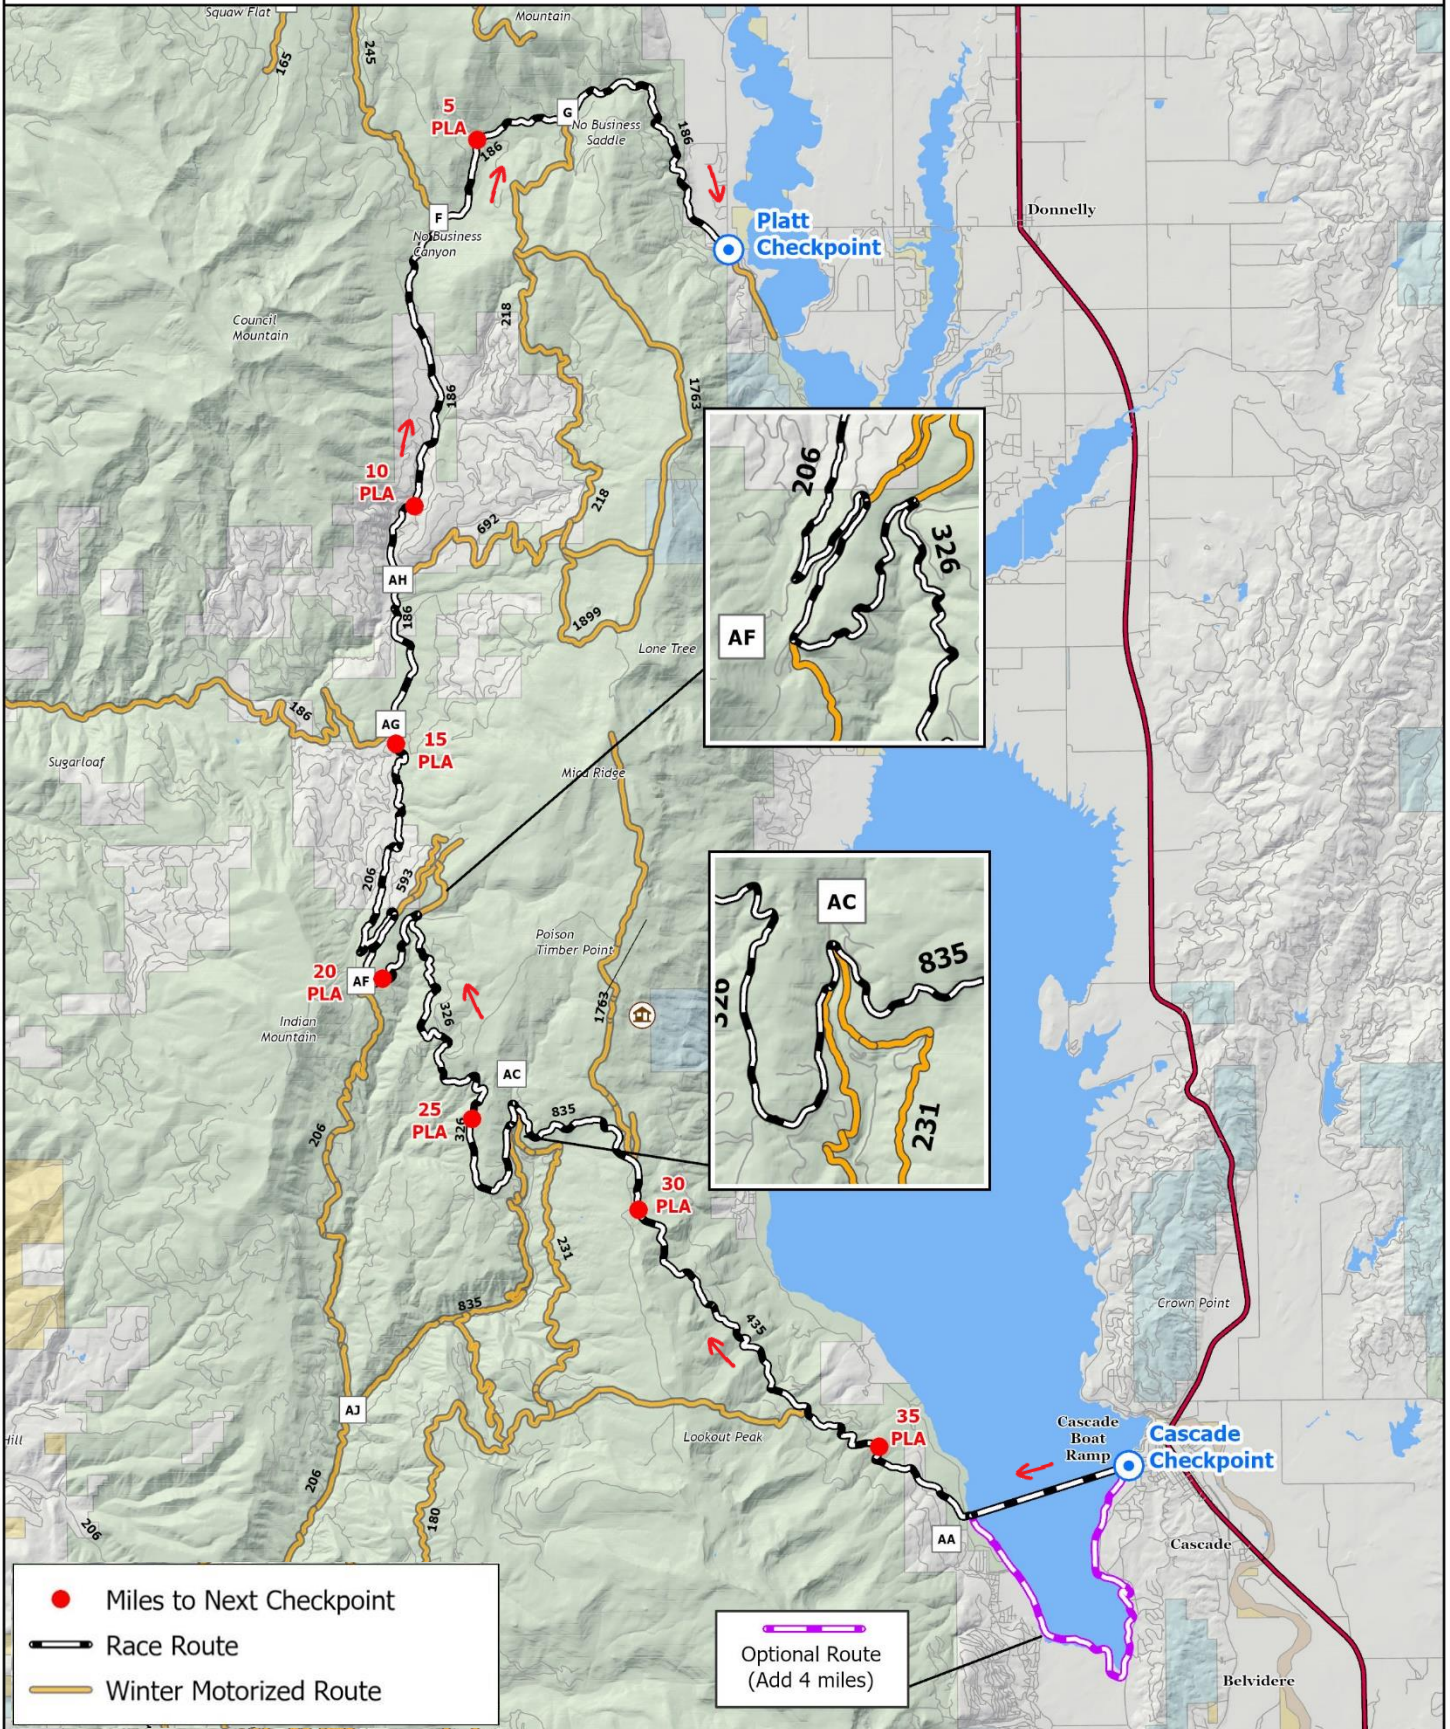

Idaho Sled Dog Challenge

Trail Map - 100 Mile - Leg 1 - 37 Miles

Idaho Sled Dog Challenge

Trail Map - 100 Mile - Leg 2 - 26 Miles

Idaho Sled Dog Challenge Trail Map - 100 Mi - Leg 3 - 37 Miles

Elevation Profiles for 100 Mile Race

Idaho Sled Dog Challenge

Trail Map - 200 Mi - Leg 1- 58.6 Mi (South)

Idaho Sled Dog Challenge

Trail Map - 200 Mi - Leg 1 - 58.6 Mi (North)

Idaho Sled Dog Challenge

Trail Map - 200 Mi - Leg 2 - 58.6 Mi (North)

- Miles to Next Checkpoint
- Race Route
- Winter Motorized Route

Idaho Sled Dog Challenge

Trail Map - 200 Mi - Leg 2- 58.6 Mi (South)

Idaho Sled Dog Challenge

Trail Map - 200 Mi - Leg 3 - 37 Miles

- Miles to Next Checkpoint
- Race Route
- Winter Motorized Route

Optional Route
(Add 4 miles)

Idaho Sled Dog Challenge

Trail Map - 200 Mi - Leg 4 - 33.5 Miles