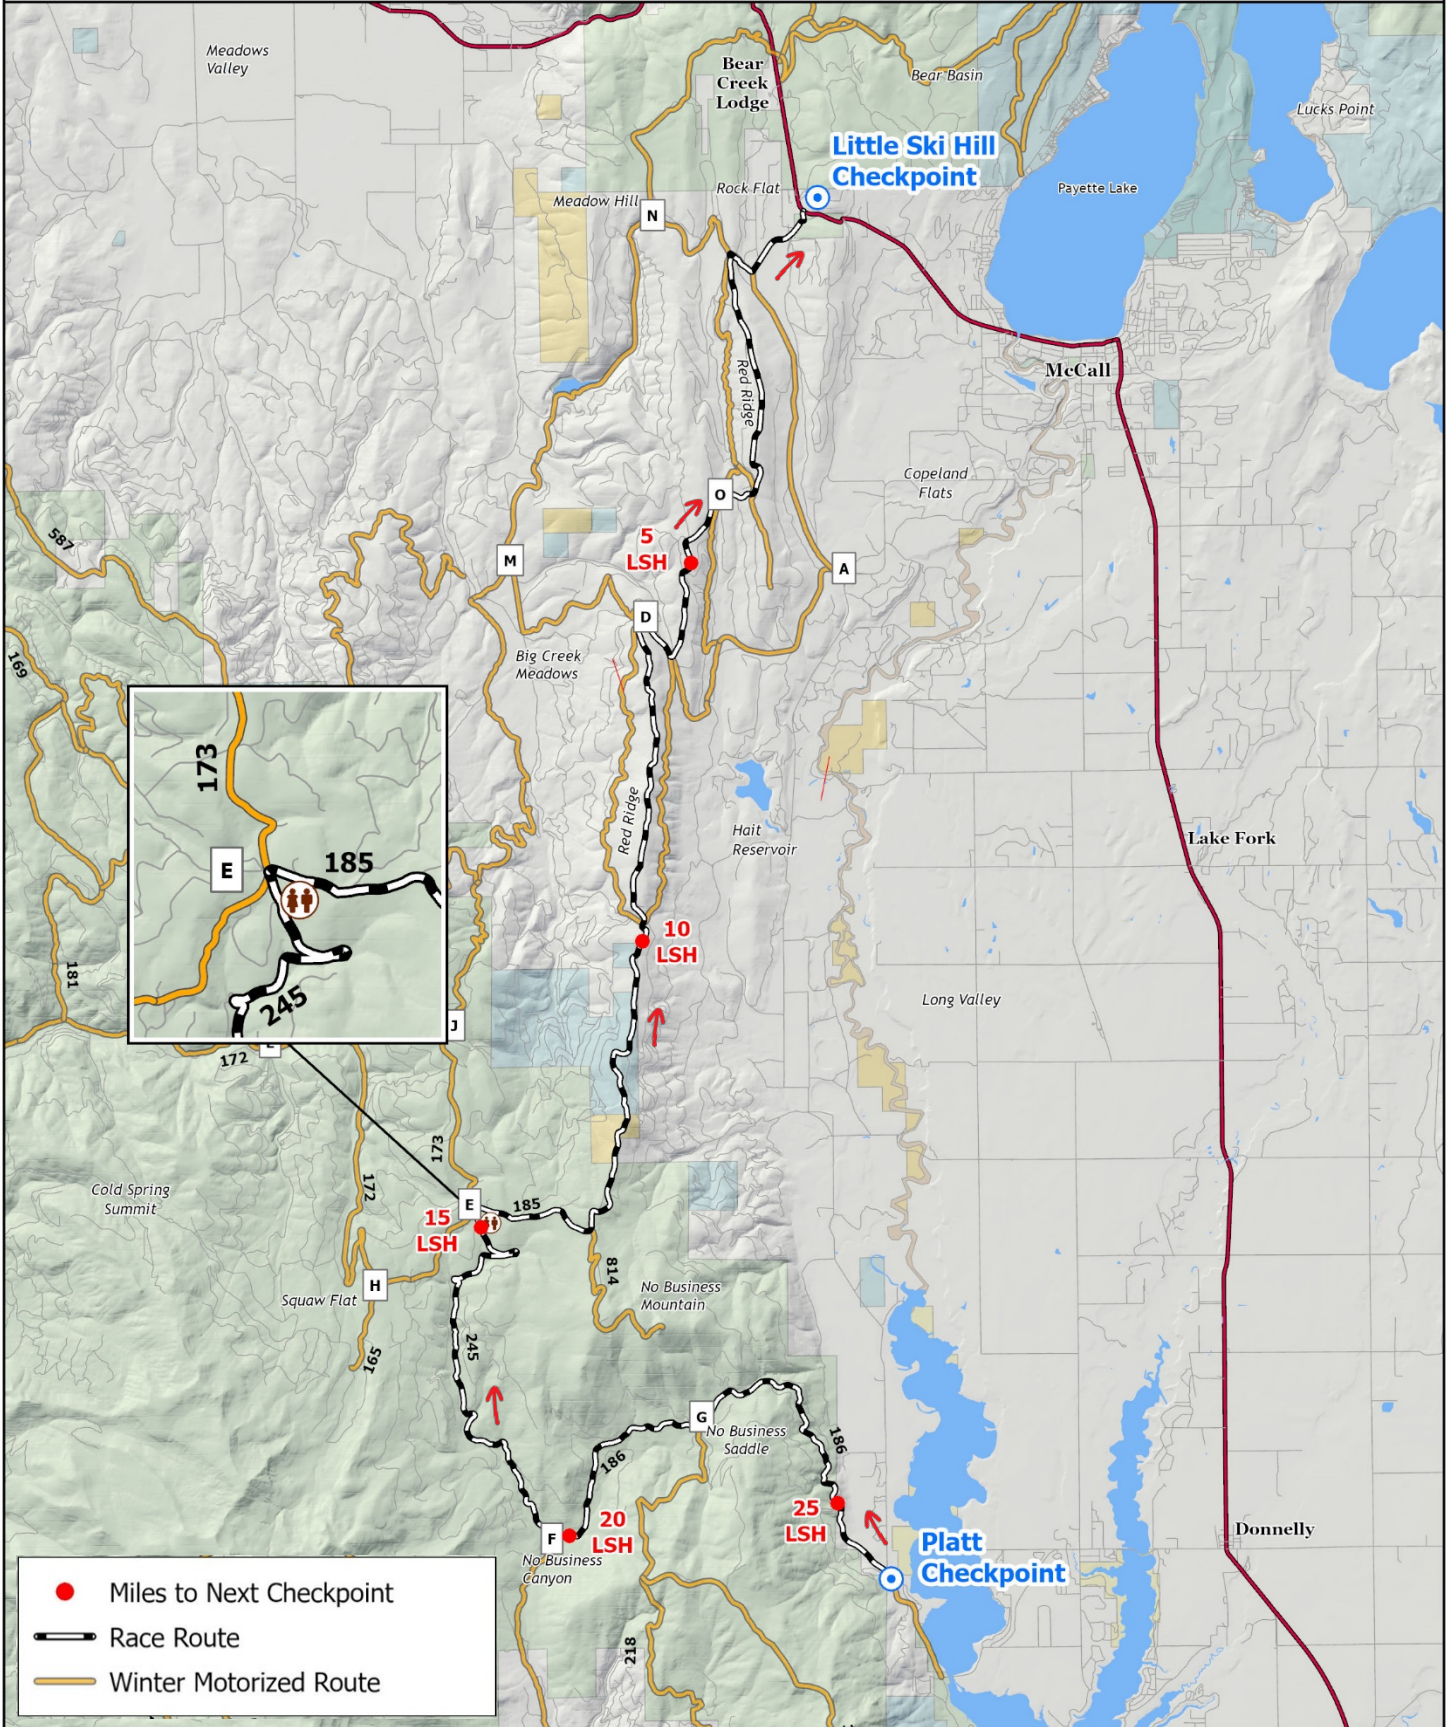

Idaho Sled Dog Challenge

Trail Map - 100 Mile - Leg 1 - 37 Miles

Idaho Sled Dog Challenge

Trail Map - 100 Mile - Leg 2 - 26 Miles

Idaho Sled Dog Challenge Trail Map - 100 Mi - Leg 3 - 37 Miles

Elevation Profiles for 100 Mile Race

Idaho Sled Dog Challenge

Trail Map - 200 Mi - Leg 1- 58.6 Mi (South)

Idaho Sled Dog Challenge

Trail Map - 200 Mi - Leg 1 - 58.6 Mi (North)

Idaho Sled Dog Challenge

Trail Map - 200 Mi - Leg 2 - 58.6 Mi (North)

- Miles to Next Checkpoint
- Race Route
- Winter Motorized Route

Idaho Sled Dog Challenge

Trail Map - 200 Mi - Leg 2- 58.6 Mi (South)

Idaho Sled Dog Challenge

Trail Map - 200 Mi - Leg 3 - 37 Miles

- Miles to Next Checkpoint
- Race Route
- Winter Motorized Route

Optional Route
(Add 4 miles)

Idaho Sled Dog Challenge

Trail Map - 200 Mi - Leg 4 - 33.5 Miles