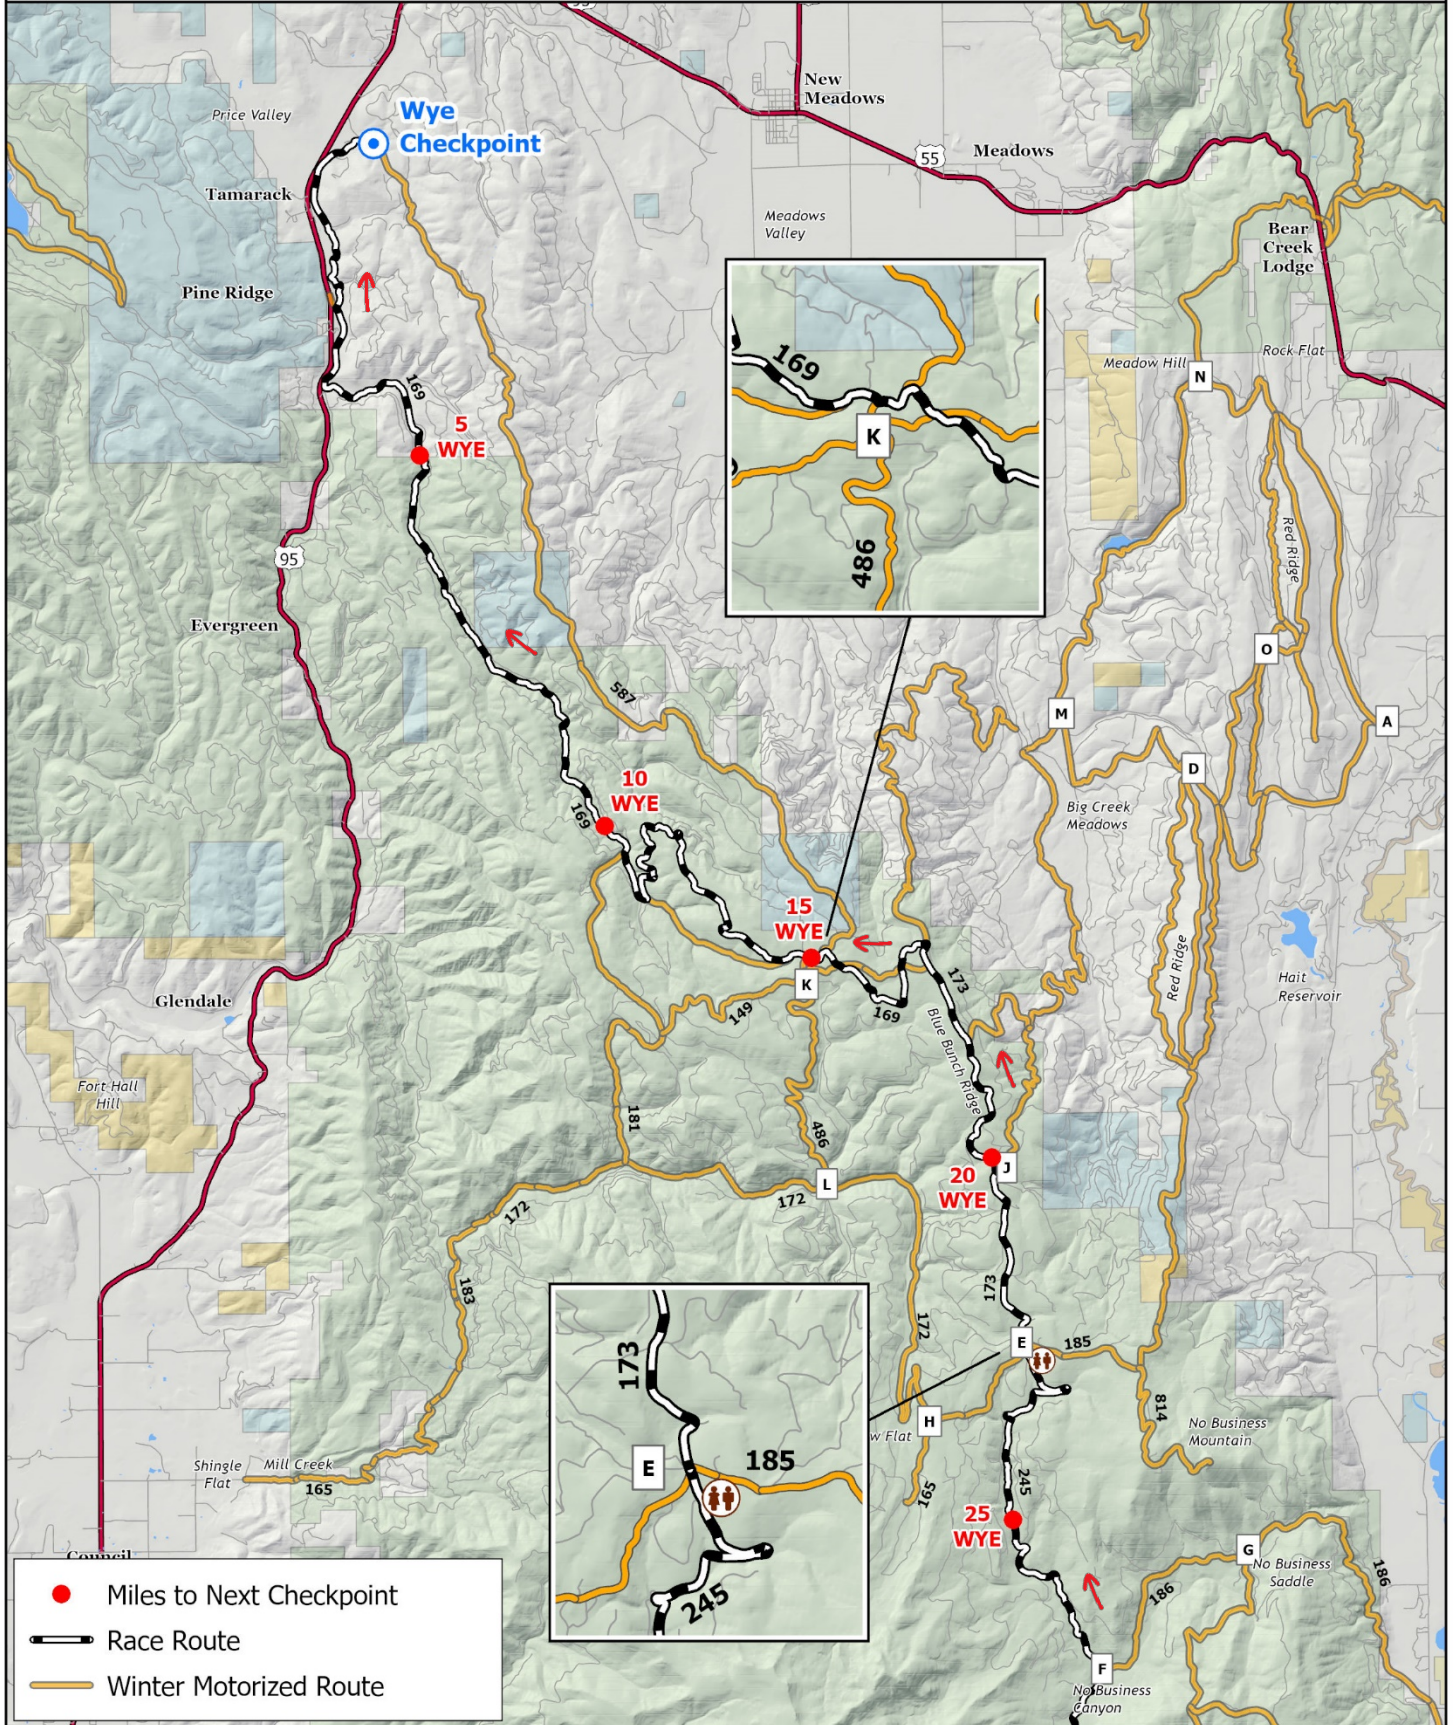

Idaho Sled Dog Challenge

Trail Map - 100 Mile - Leg 1 - 37 Miles

Idaho Sled Dog Challenge

Trail Map - 100 Mile - Leg 2 - 26 Miles

Idaho Sled Dog Challenge Trail Map - 100 Mi - Leg 3 - 37 Miles

Elevation Profiles for 100 Mile Race

Idaho Sled Dog Challenge

Trail Map - 200 Mi - Leg 1- 58.6 Mi (South)

Idaho Sled Dog Challenge

Trail Map - 200 Mi - Leg 1 - 58.6 Mi (North)

Idaho Sled Dog Challenge

Trail Map - 200 Mi - Leg 2 - 58.6 Mi (North)

- Miles to Next Checkpoint
- Race Route
- Winter Motorized Route

Idaho Sled Dog Challenge

Trail Map - 200 Mi - Leg 2- 58.6 Mi (South)

Idaho Sled Dog Challenge

Trail Map - 200 Mi - Leg 3 - 37 Miles

- Miles to Next Checkpoint
- Race Route
- Winter Motorized Route

Optional Route
(Add 4 miles)

Idaho Sled Dog Challenge

Trail Map - 200 Mi - Leg 4 - 33.5 Miles