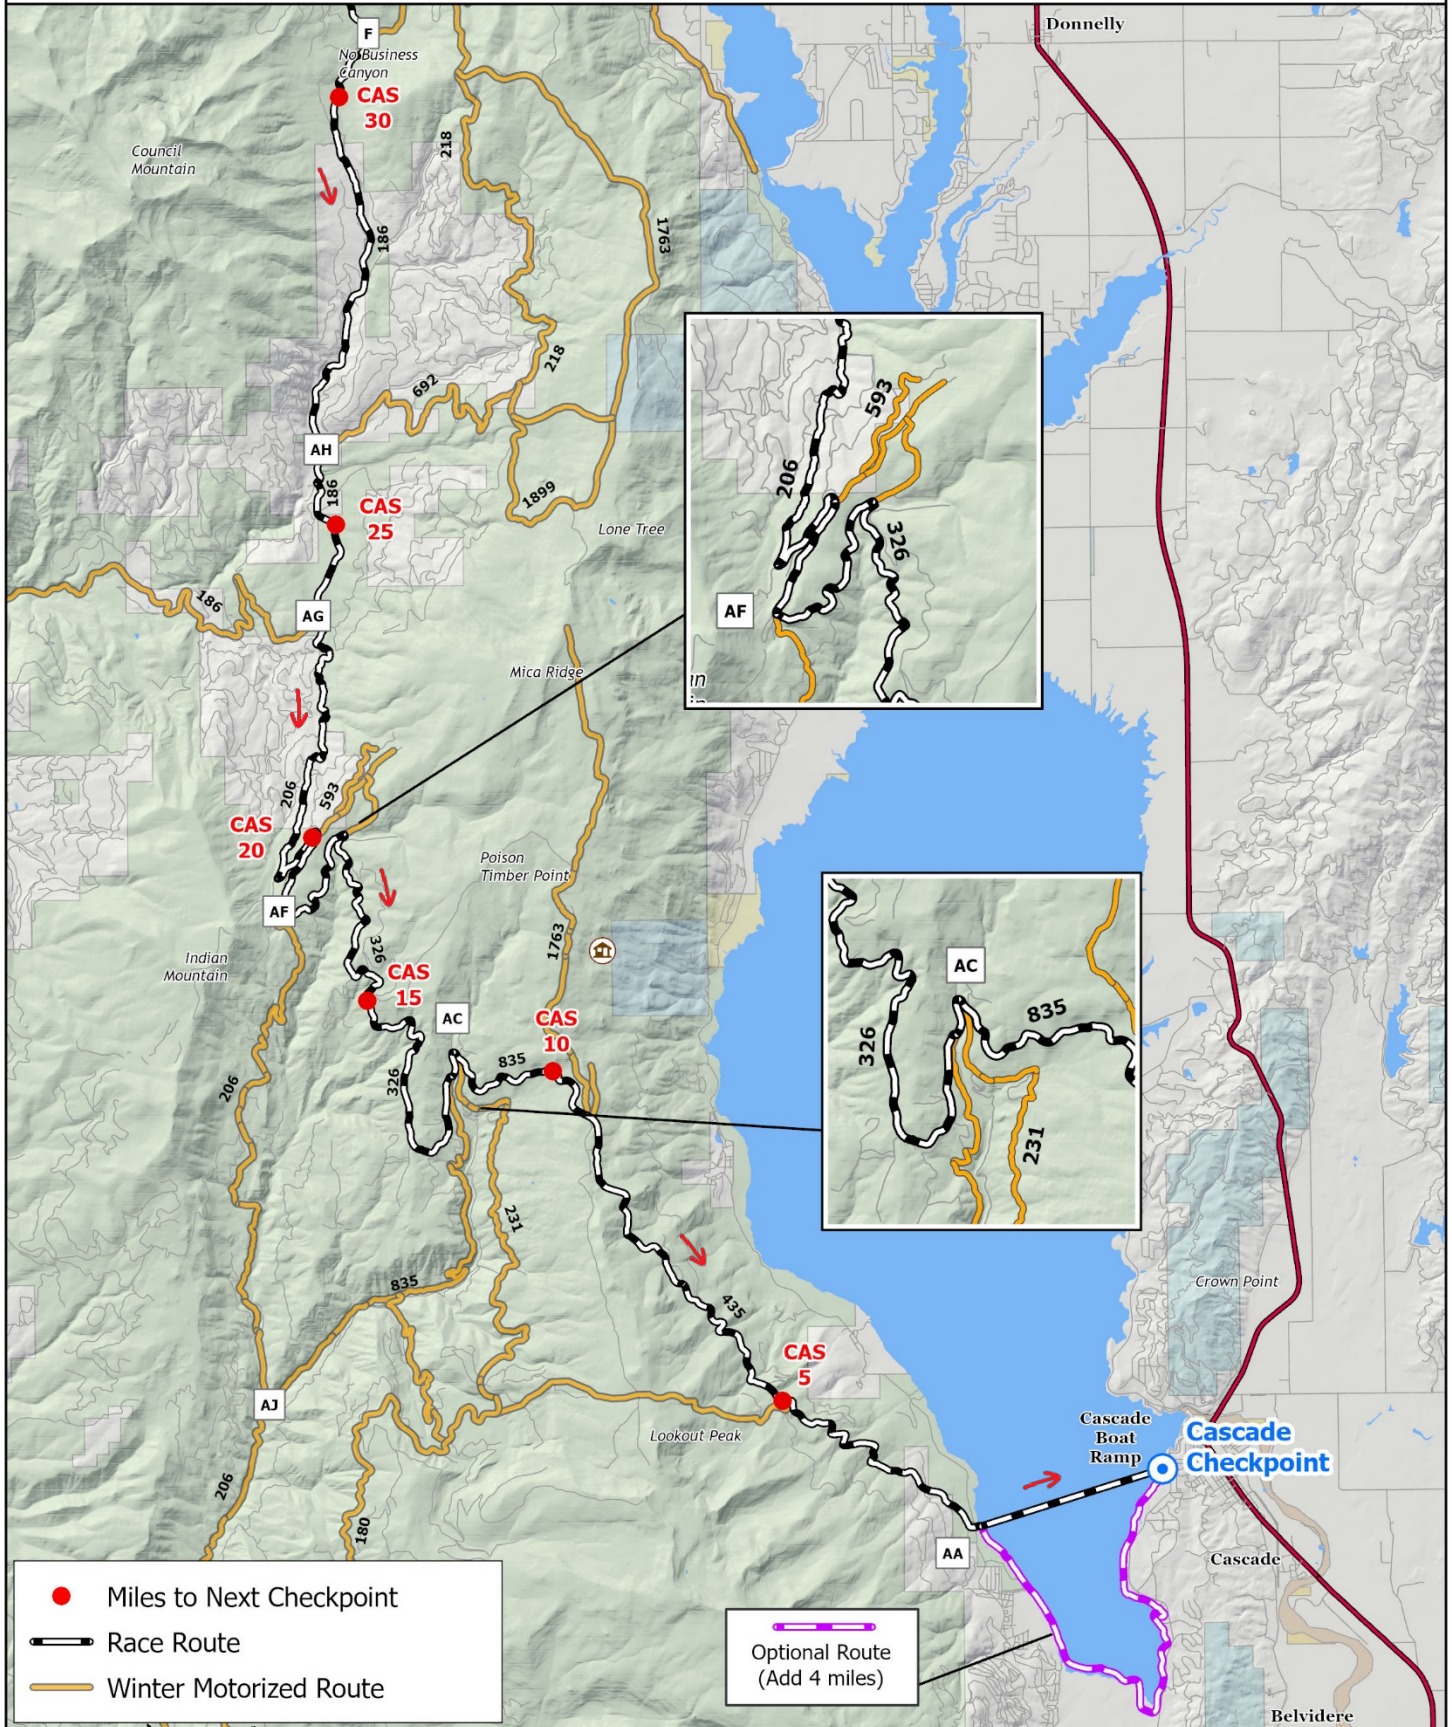

Idaho Sled Dog Challenge

Trail Map - 100 Mile - Leg 1 - 37 Miles

Idaho Sled Dog Challenge

Trail Map - 100 Mile - Leg 2 - 26 Miles

Idaho Sled Dog Challenge Trail Map - 100 Mi - Leg 3 - 37 Miles

Elevation Profiles for 100 Mile Race

Idaho Sled Dog Challenge

Trail Map - 200 Mi - Leg 1- 58.6 Mi (South)

Idaho Sled Dog Challenge

Trail Map - 200 Mi - Leg 1 - 58.6 Mi (North)

Idaho Sled Dog Challenge

Trail Map - 200 Mi - Leg 2 - 58.6 Mi (North)

- Miles to Next Checkpoint
- Race Route
- Winter Motorized Route

Idaho Sled Dog Challenge

Trail Map - 200 Mi - Leg 2- 58.6 Mi (South)

Idaho Sled Dog Challenge

Trail Map - 200 Mi - Leg 3 - 37 Miles

- Miles to Next Checkpoint
- Race Route
- Winter Motorized Route

Optional Route
(Add 4 miles)

Idaho Sled Dog Challenge

Trail Map - 200 Mi - Leg 4 - 33.5 Miles