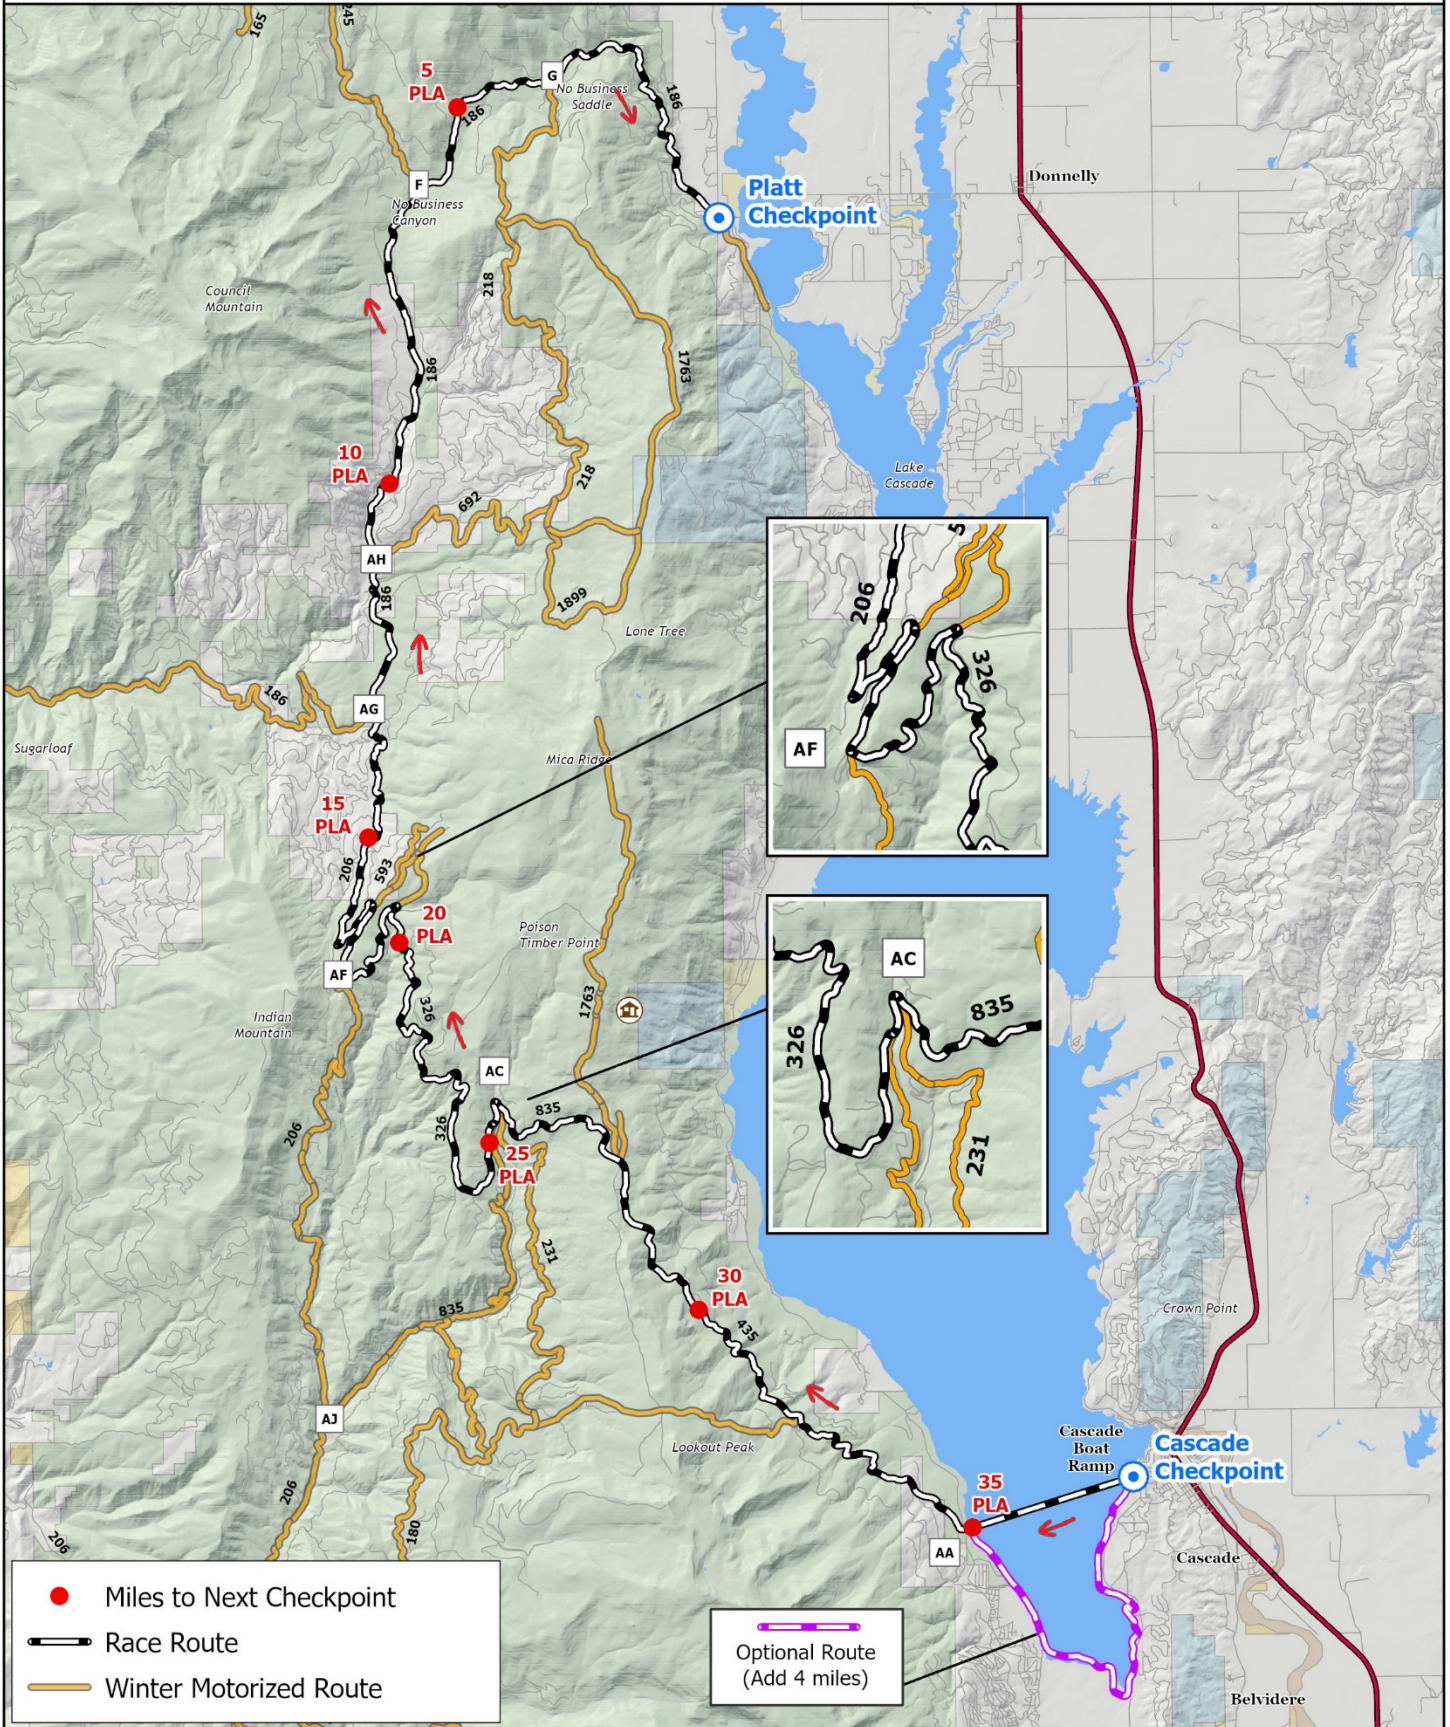

Idaho Sled Dog Challenge

Trail Map - 100 Mile - Leg 1 - 37 Miles

Idaho Sled Dog Challenge

Trail Map - 100 Mile - Leg 2 - 26 Miles

Idaho Sled Dog Challenge Trail Map - 100 Mi - Leg 3 - 37 Miles

Elevation Profiles for 100 Mile Race

Idaho Sled Dog Challenge

Trail Map - 200 Mi - Leg 1- 58.6 Mi (South)

Idaho Sled Dog Challenge

Trail Map - 200 Mi - Leg 1 - 58.6 Mi (North)

Idaho Sled Dog Challenge

Trail Map - 200 Mi - Leg 2 - 58.6 Mi (North)

- Miles to Next Checkpoint
- Race Route
- Winter Motorized Route

Idaho Sled Dog Challenge

Trail Map - 200 Mi - Leg 2- 58.6 Mi (South)

Idaho Sled Dog Challenge

Trail Map - 200 Mi - Leg 3 - 37 Miles

- Miles to Next Checkpoint
- Race Route
- Winter Motorized Route

Optional Route
(Add 4 miles)

Idaho Sled Dog Challenge

Trail Map - 200 Mi - Leg 4 - 33.5 Miles