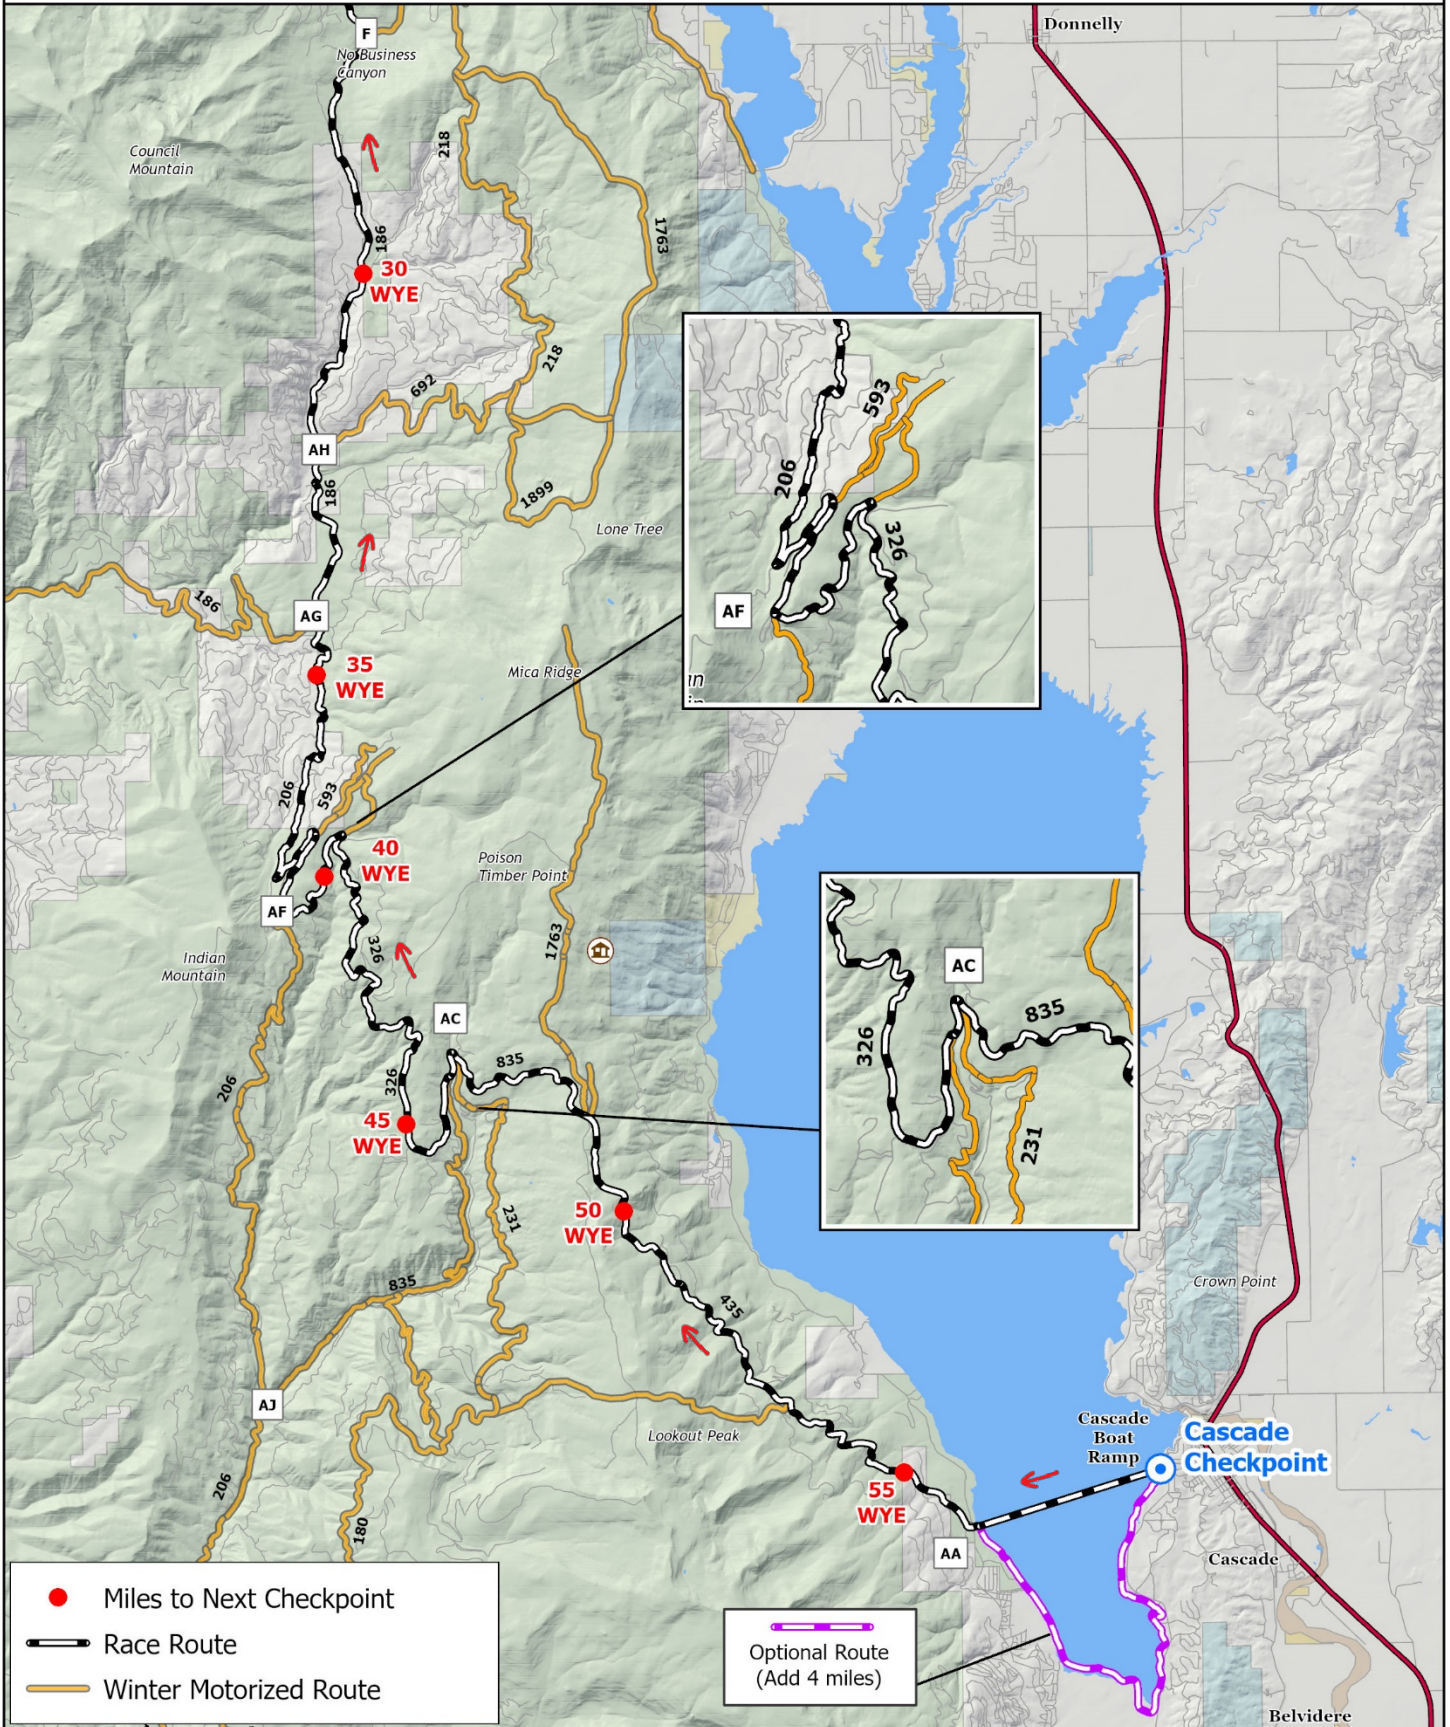

Idaho Sled Dog Challenge

Trail Map - 100 Mile - Leg 1 - 37 Miles

Idaho Sled Dog Challenge

Trail Map - 100 Mile - Leg 2 - 26 Miles

Idaho Sled Dog Challenge Trail Map - 100 Mi - Leg 3 - 37 Miles

Elevation Profiles for 100 Mile Race

Idaho Sled Dog Challenge

Trail Map - 200 Mi - Leg 1- 58.6 Mi (South)

Idaho Sled Dog Challenge

Trail Map - 200 Mi - Leg 1 - 58.6 Mi (North)

Idaho Sled Dog Challenge

Trail Map - 200 Mi - Leg 2 - 58.6 Mi (North)

- Miles to Next Checkpoint
- Race Route
- Winter Motorized Route

Idaho Sled Dog Challenge

Trail Map - 200 Mi - Leg 2- 58.6 Mi (South)

Idaho Sled Dog Challenge

Trail Map - 200 Mi - Leg 3 - 37 Miles

- Miles to Next Checkpoint
- Race Route
- Winter Motorized Route

Optional Route
(Add 4 miles)

Idaho Sled Dog Challenge

Trail Map - 200 Mi - Leg 4 - 33.5 Miles