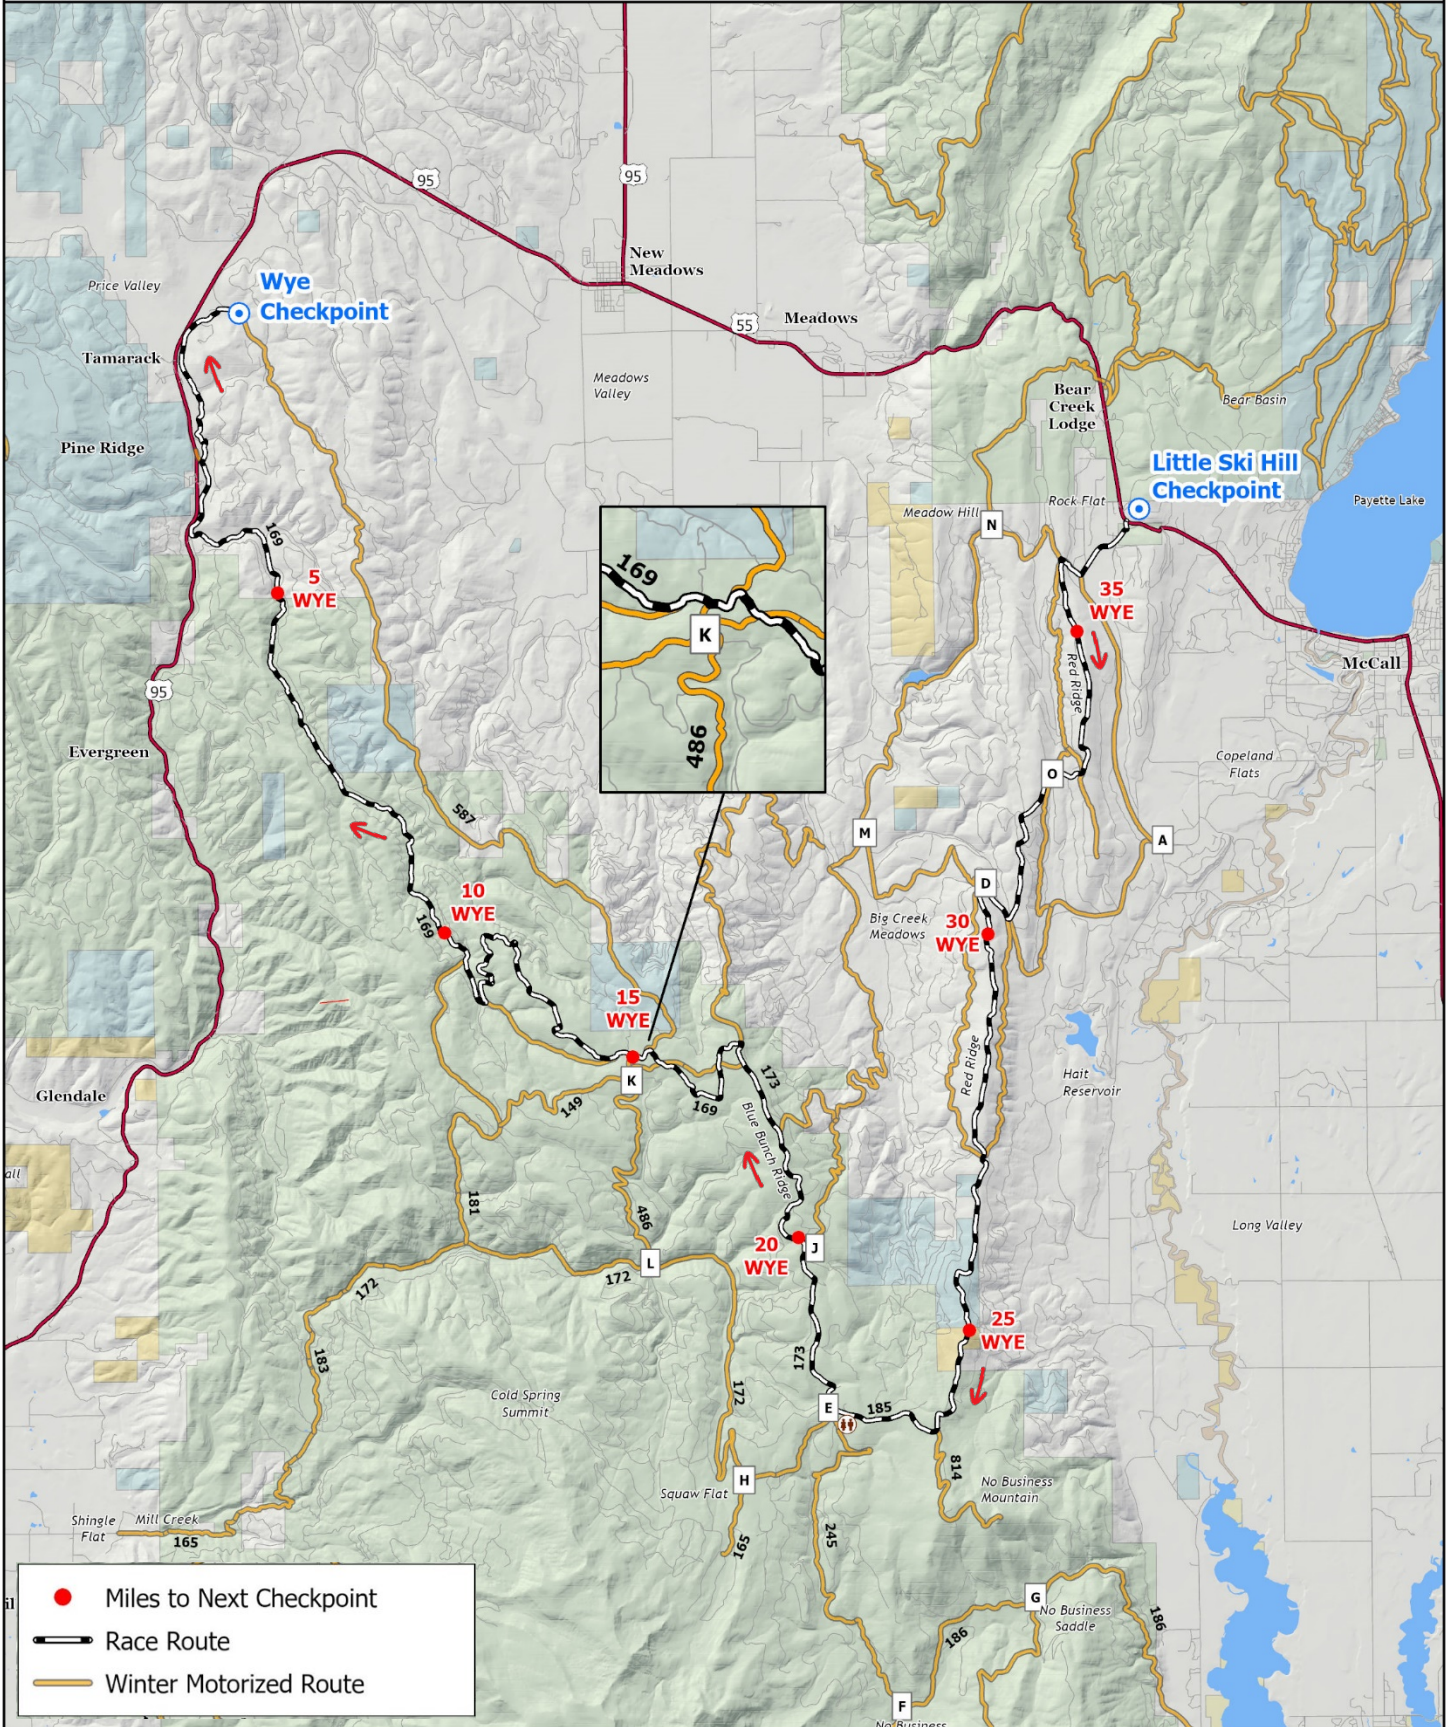

Idaho Sled Dog Challenge

Trail Map - 100 Mile - Leg 1 - 37 Miles

Idaho Sled Dog Challenge

Trail Map - 100 Mile - Leg 2 - 26 Miles

Idaho Sled Dog Challenge Trail Map - 100 Mi - Leg 3 - 37 Miles

Elevation Profiles for 100 Mile Race

Idaho Sled Dog Challenge

Trail Map - 200 Mi - Leg 1- 58.6 Mi (South)

Idaho Sled Dog Challenge

Trail Map - 200 Mi - Leg 1 - 58.6 Mi (North)

Idaho Sled Dog Challenge

Trail Map - 200 Mi - Leg 2 - 58.6 Mi (North)

- Miles to Next Checkpoint
- Race Route
- Winter Motorized Route

Idaho Sled Dog Challenge

Trail Map - 200 Mi - Leg 2- 58.6 Mi (South)

Idaho Sled Dog Challenge

Trail Map - 200 Mi - Leg 3 - 37 Miles

- Miles to Next Checkpoint
- Race Route
- Winter Motorized Route

Optional Route
(Add 4 miles)

Idaho Sled Dog Challenge

Trail Map - 200 Mi - Leg 4 - 33.5 Miles