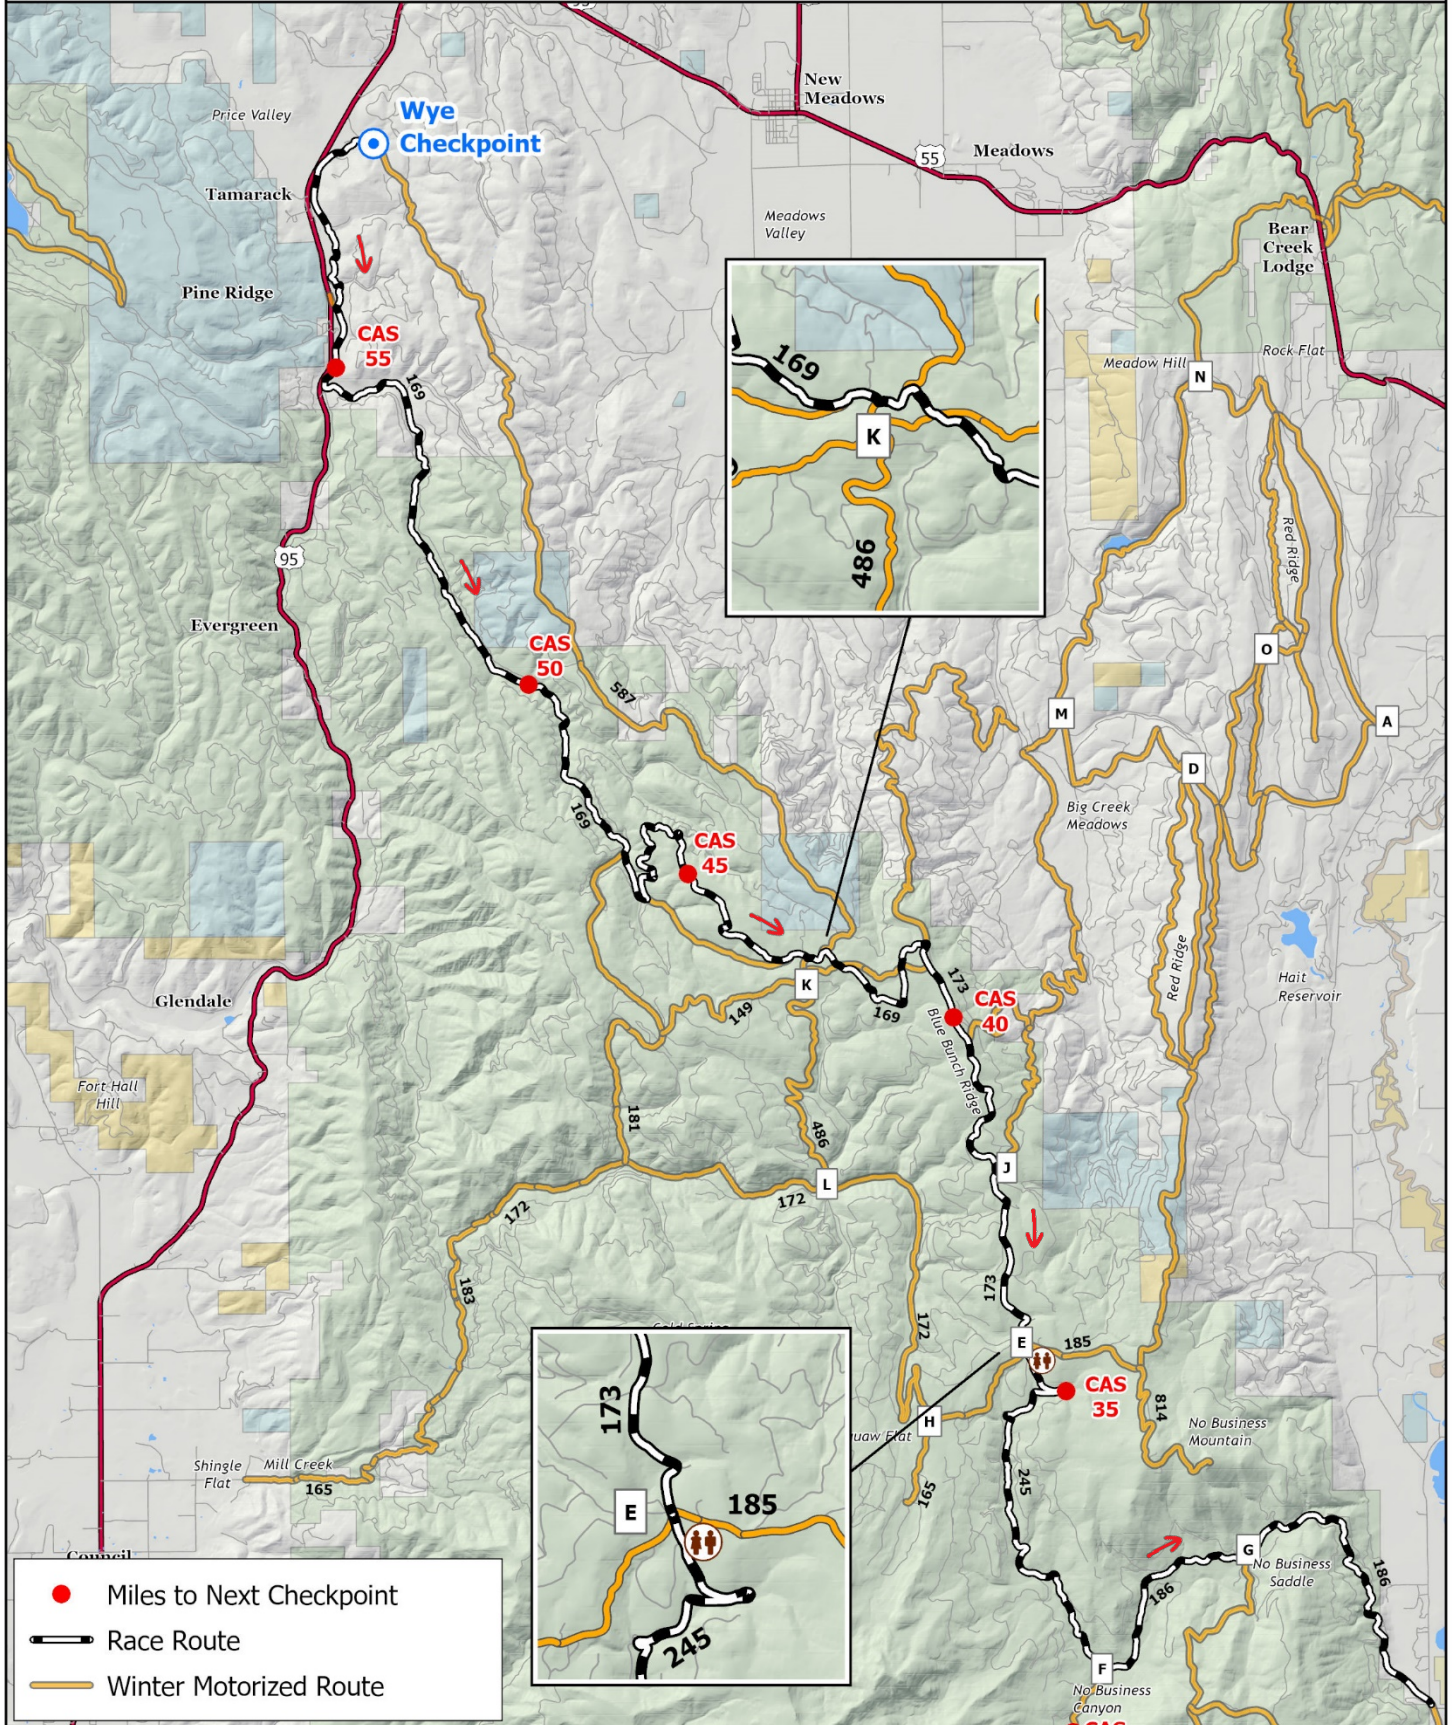

Idaho Sled Dog Challenge

Trail Map - 100 Mile - Leg 1 - 37 Miles

Idaho Sled Dog Challenge

Trail Map - 100 Mile - Leg 2 - 26 Miles

Idaho Sled Dog Challenge Trail Map - 100 Mi - Leg 3 - 37 Miles

Elevation Profiles for 100 Mile Race

Idaho Sled Dog Challenge

Trail Map - 200 Mi - Leg 1- 58.6 Mi (South)

Idaho Sled Dog Challenge

Trail Map - 200 Mi - Leg 1 - 58.6 Mi (North)

Idaho Sled Dog Challenge

Trail Map - 200 Mi - Leg 2 - 58.6 Mi (North)

- Miles to Next Checkpoint
- Race Route
- Winter Motorized Route

Idaho Sled Dog Challenge

Trail Map - 200 Mi - Leg 2- 58.6 Mi (South)

Idaho Sled Dog Challenge

Trail Map - 200 Mi - Leg 3 - 37 Miles

- Miles to Next Checkpoint
- Race Route
- Winter Motorized Route

Optional Route
(Add 4 miles)

Idaho Sled Dog Challenge

Trail Map - 200 Mi - Leg 4 - 33.5 Miles