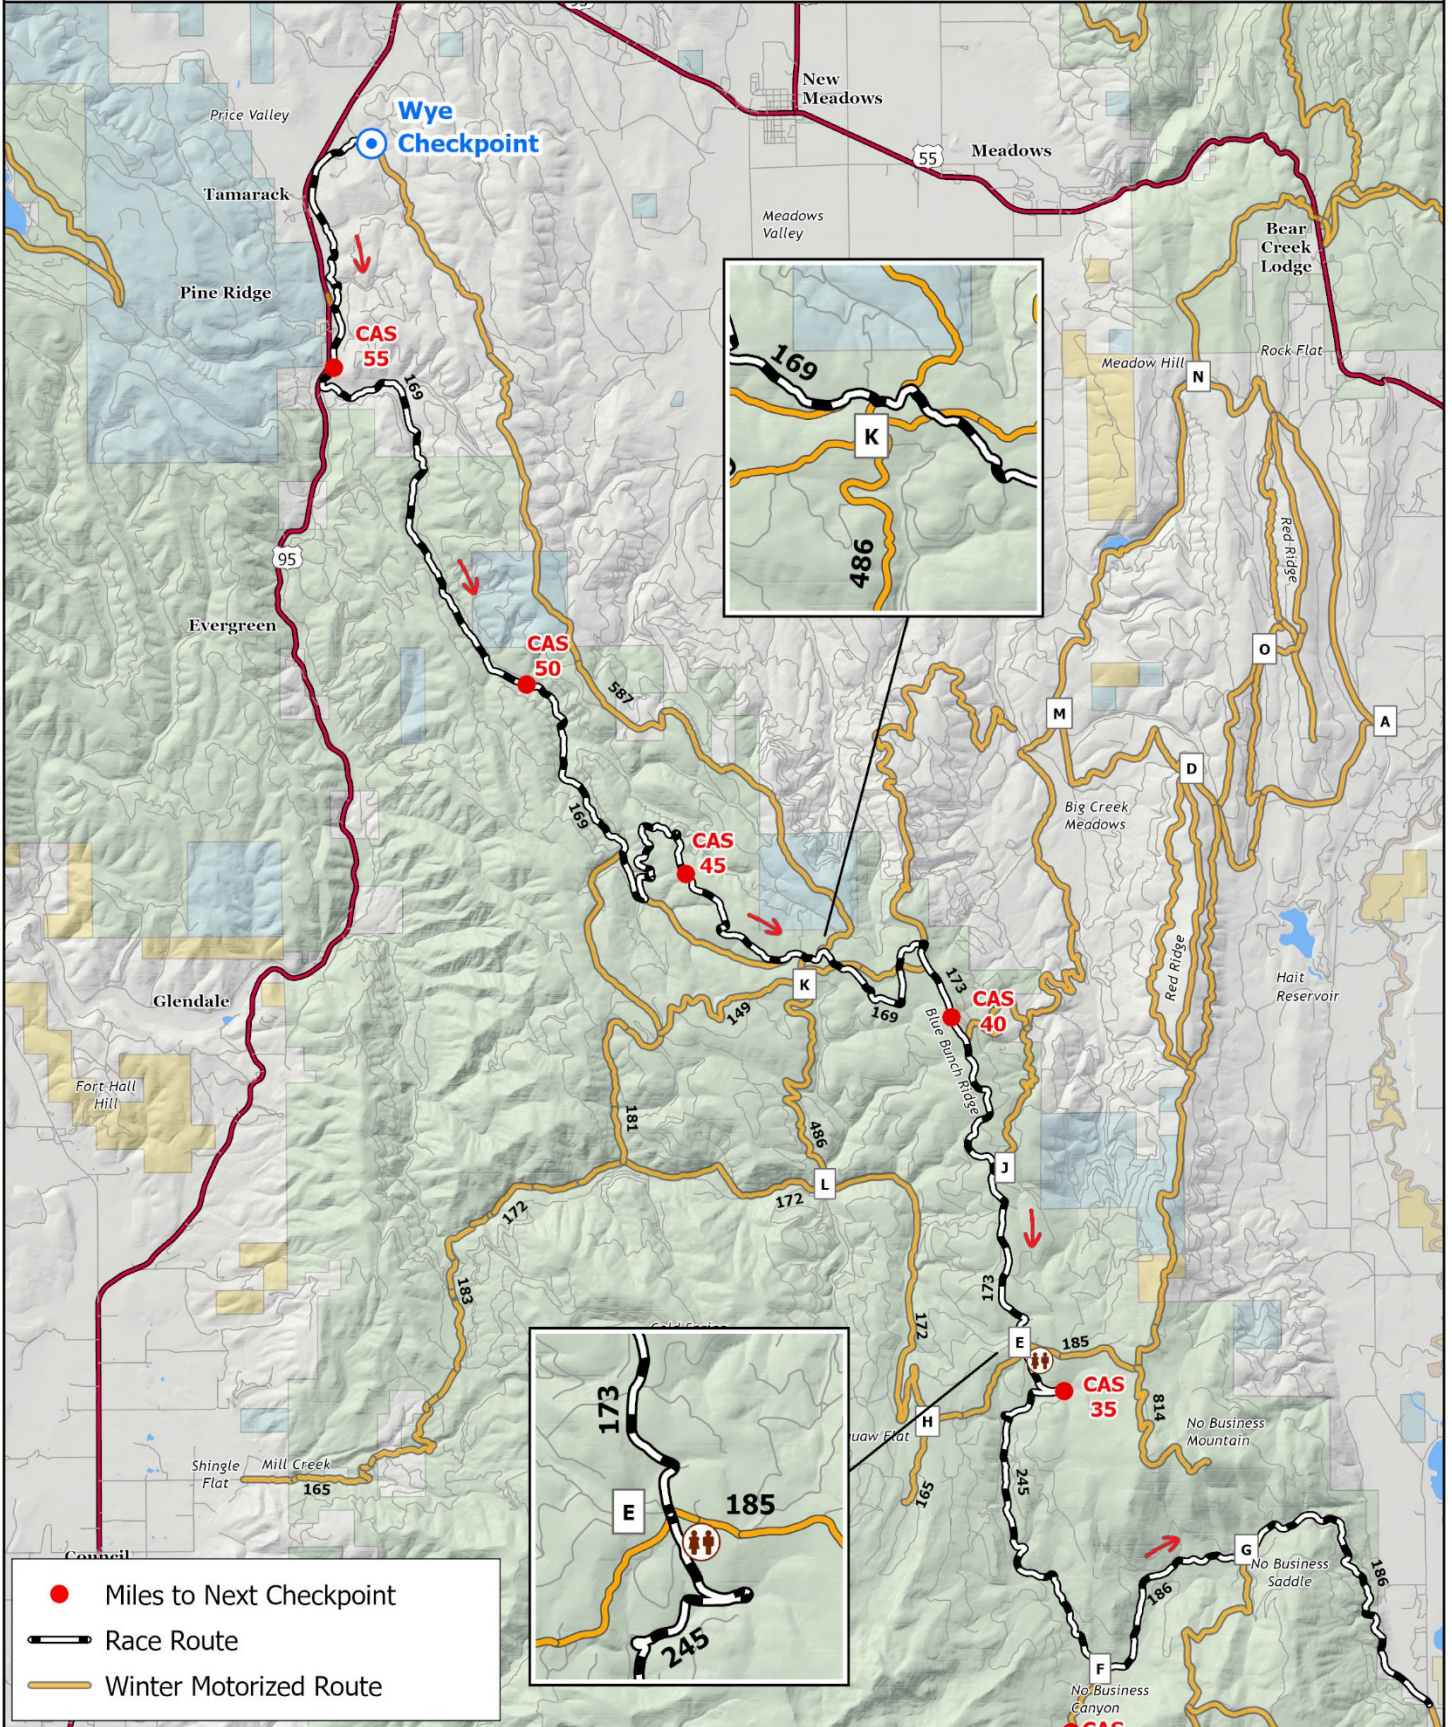

Idaho Sled Dog Challenge

Trail Map - 100 Mile - Leg 1 - 39 Miles

Idaho Sled Dog Challenge Trail Map - 100 Mile - Leg 2 - 26 Miles

Idaho Sled Dog Challenge

Trail Map - 100 Mi - Leg 3 - 37 Miles

Elevation Profiles for 100 Mile Race

Idaho Sled Dog Challenge

Trail Map - 200 Mi - Leg 1- 58.6 Mi (South)

Idaho Sled Dog Challenge

Trail Map - 200 Mi - Leg 1 - 58.6 Mi (North)

Idaho Sled Dog Challenge

Trail Map - 200 Mi - Leg 2 - 58.6 Mi (North)

Idaho Sled Dog Challenge

Trail Map - 200 Mi - Leg 2- 58.6 Mi (South)

- Miles to Next Checkpoint
- Race Route
- Winter Motorized Route

Optional Route (Add 4 miles)

Idaho Sled Dog Challenge

Trail Map - 200 Mi - Leg 3 - 37 Miles

Idaho Sled Dog Challenge

Trail Map - 200 Mi - Leg 4 - 33.5 Miles