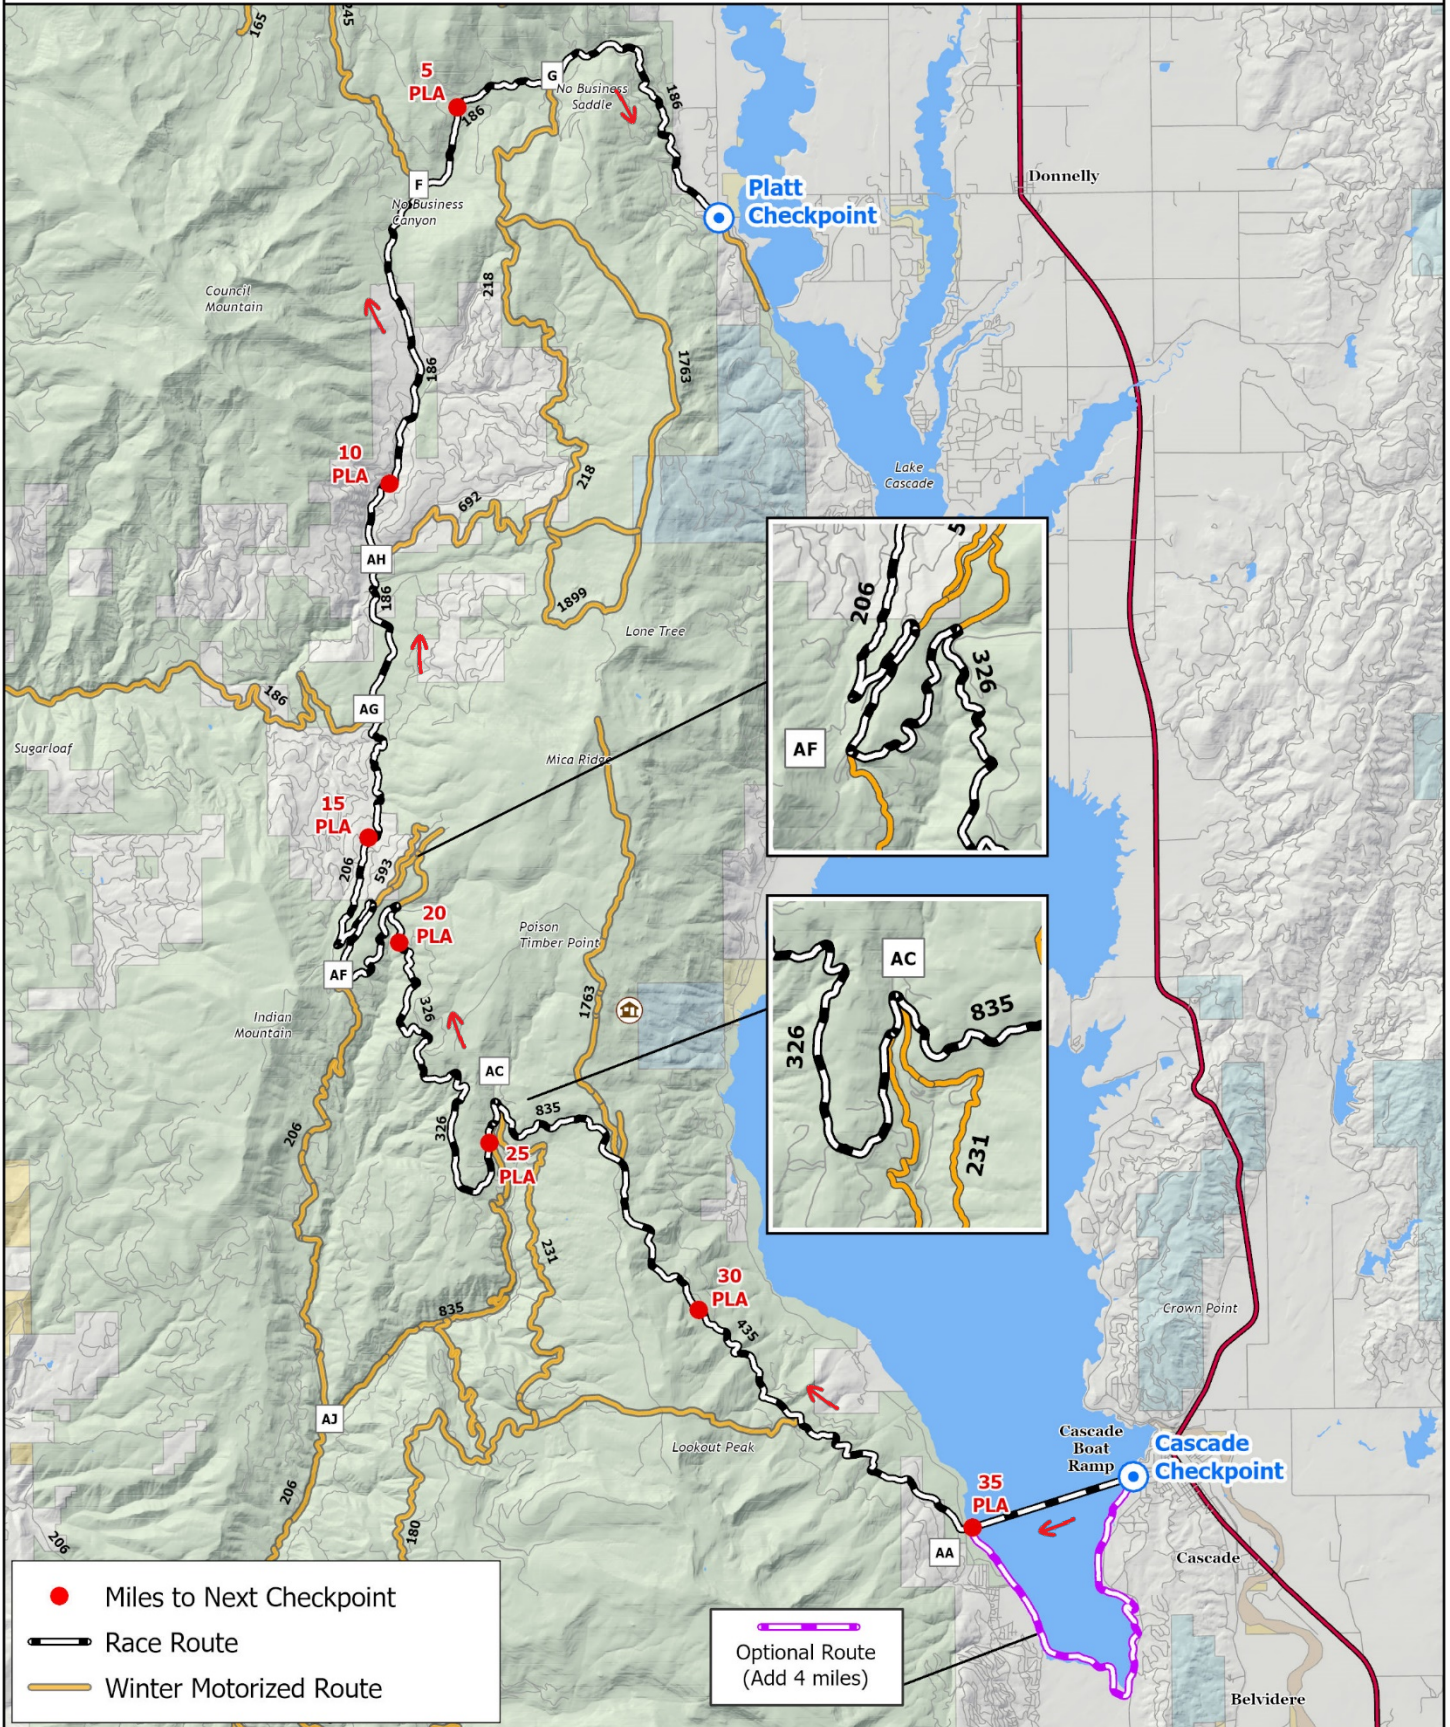

Idaho Sled Dog Challenge

Trail Map - 100 Mile - Leg 1 - 39 Miles

Idaho Sled Dog Challenge Trail Map - 100 Mile - Leg 2 - 26 Miles

Idaho Sled Dog Challenge

Trail Map - 100 Mi - Leg 3 - 37 Miles

Elevation Profiles for 100 Mile Race

Idaho Sled Dog Challenge

Trail Map - 200 Mi - Leg 1- 58.6 Mi (South)

Idaho Sled Dog Challenge

Trail Map - 200 Mi - Leg 1 - 58.6 Mi (North)

Idaho Sled Dog Challenge

Trail Map - 200 Mi - Leg 2 - 58.6 Mi (North)

Idaho Sled Dog Challenge

Trail Map - 200 Mi - Leg 2- 58.6 Mi (South)

- Miles to Next Checkpoint
- Race Route
- Winter Motorized Route

Optional Route (Add 4 miles)

Idaho Sled Dog Challenge

Trail Map - 200 Mi - Leg 3 - 37 Miles

Idaho Sled Dog Challenge

Trail Map - 200 Mi - Leg 4 - 33.5 Miles