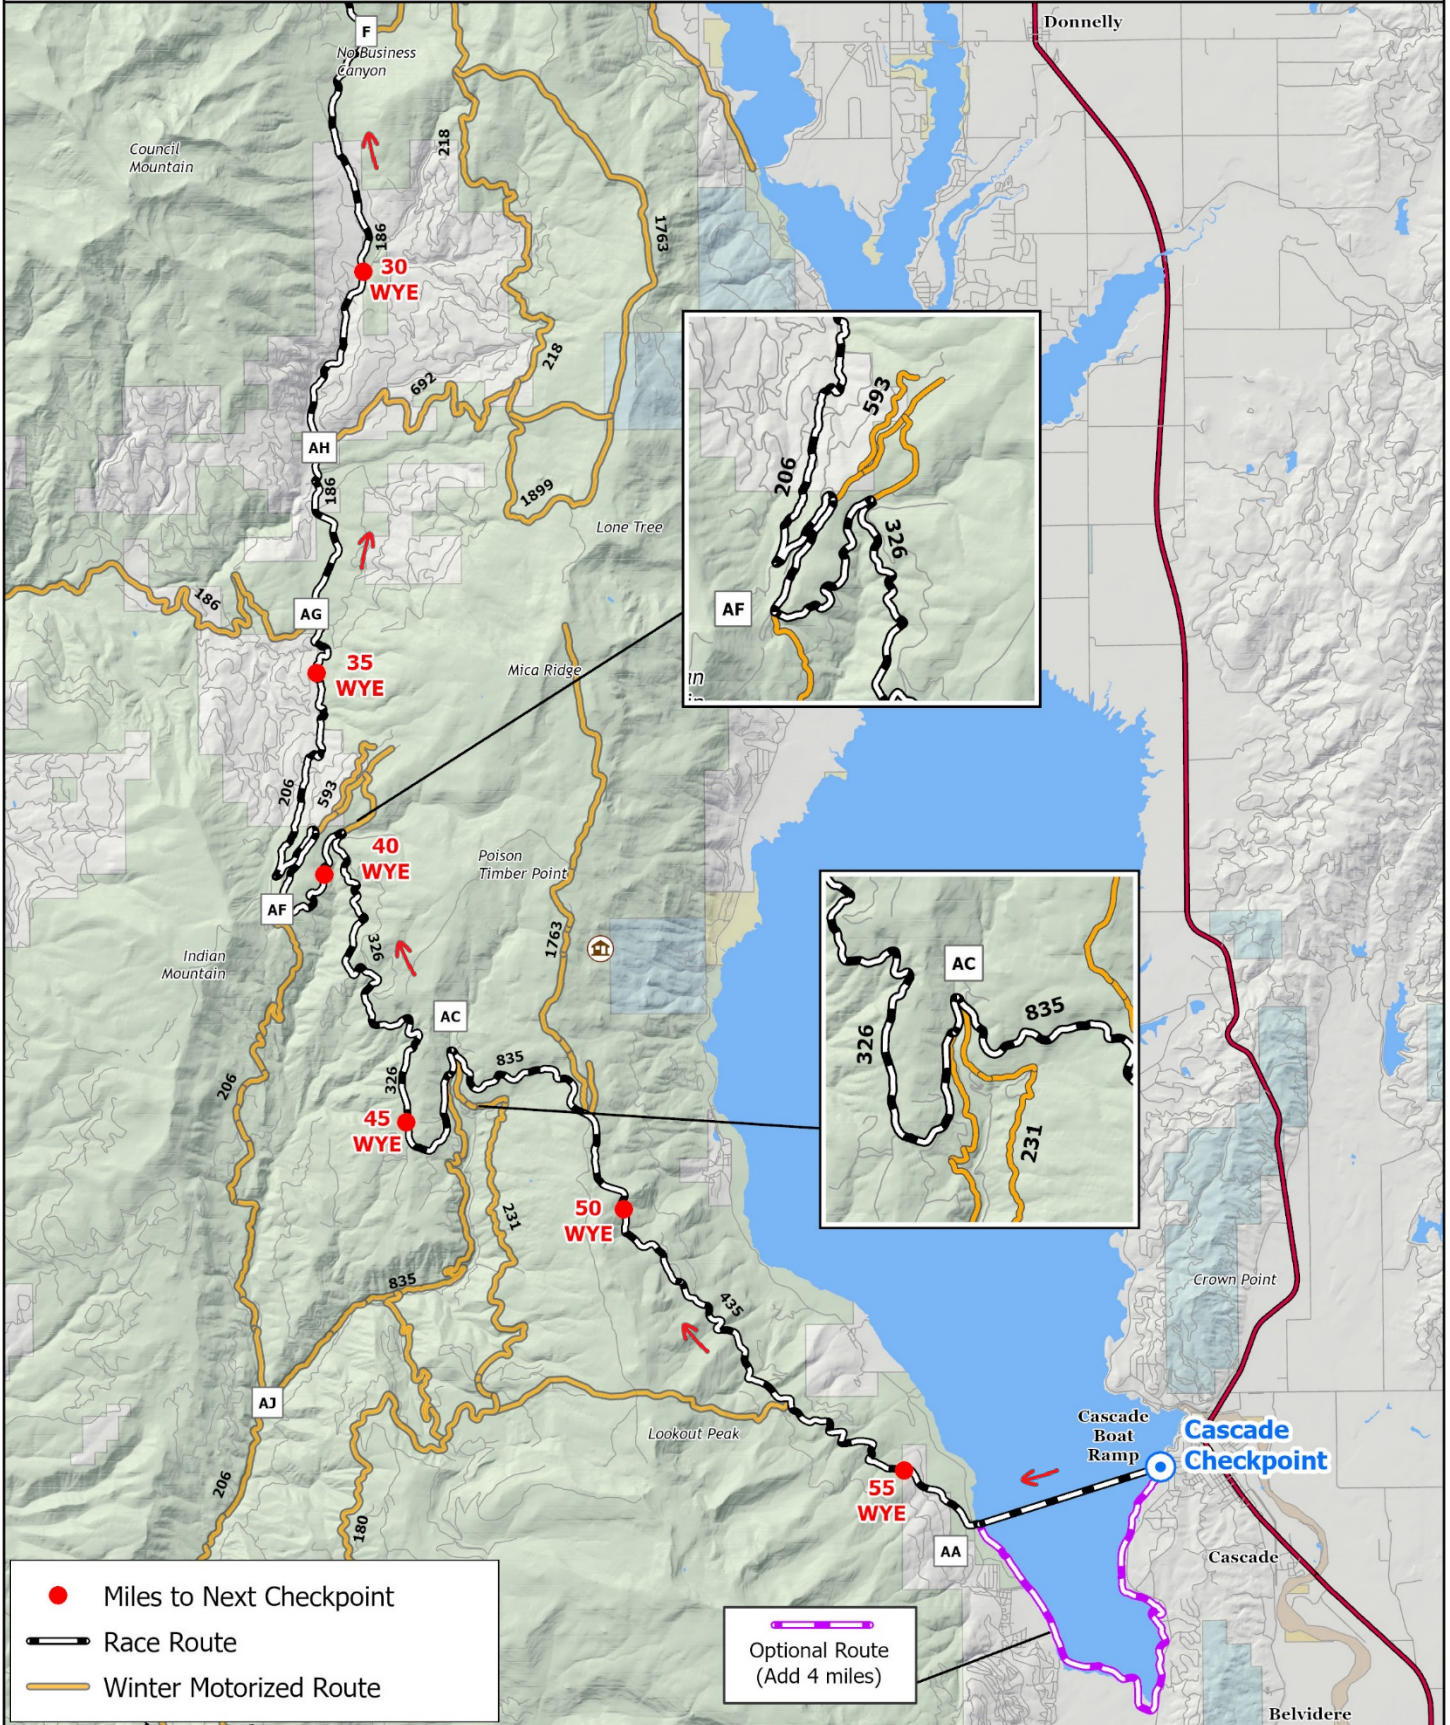

Idaho Sled Dog Challenge

Trail Map - 100 Mile - Leg 1 - 39 Miles

Idaho Sled Dog Challenge Trail Map - 100 Mile - Leg 2 - 26 Miles

Idaho Sled Dog Challenge

Trail Map - 100 Mi - Leg 3 - 37 Miles

Elevation Profiles for 100 Mile Race

Idaho Sled Dog Challenge

Trail Map - 200 Mi - Leg 1- 58.6 Mi (South)

Idaho Sled Dog Challenge

Trail Map - 200 Mi - Leg 1 - 58.6 Mi (North)

Idaho Sled Dog Challenge

Trail Map - 200 Mi - Leg 2 - 58.6 Mi (North)

Idaho Sled Dog Challenge

Trail Map - 200 Mi - Leg 2- 58.6 Mi (South)

- Miles to Next Checkpoint
- Race Route
- Winter Motorized Route

Optional Route (Add 4 miles)

Idaho Sled Dog Challenge

Trail Map - 200 Mi - Leg 3 - 37 Miles

Idaho Sled Dog Challenge

Trail Map - 200 Mi - Leg 4 - 33.5 Miles