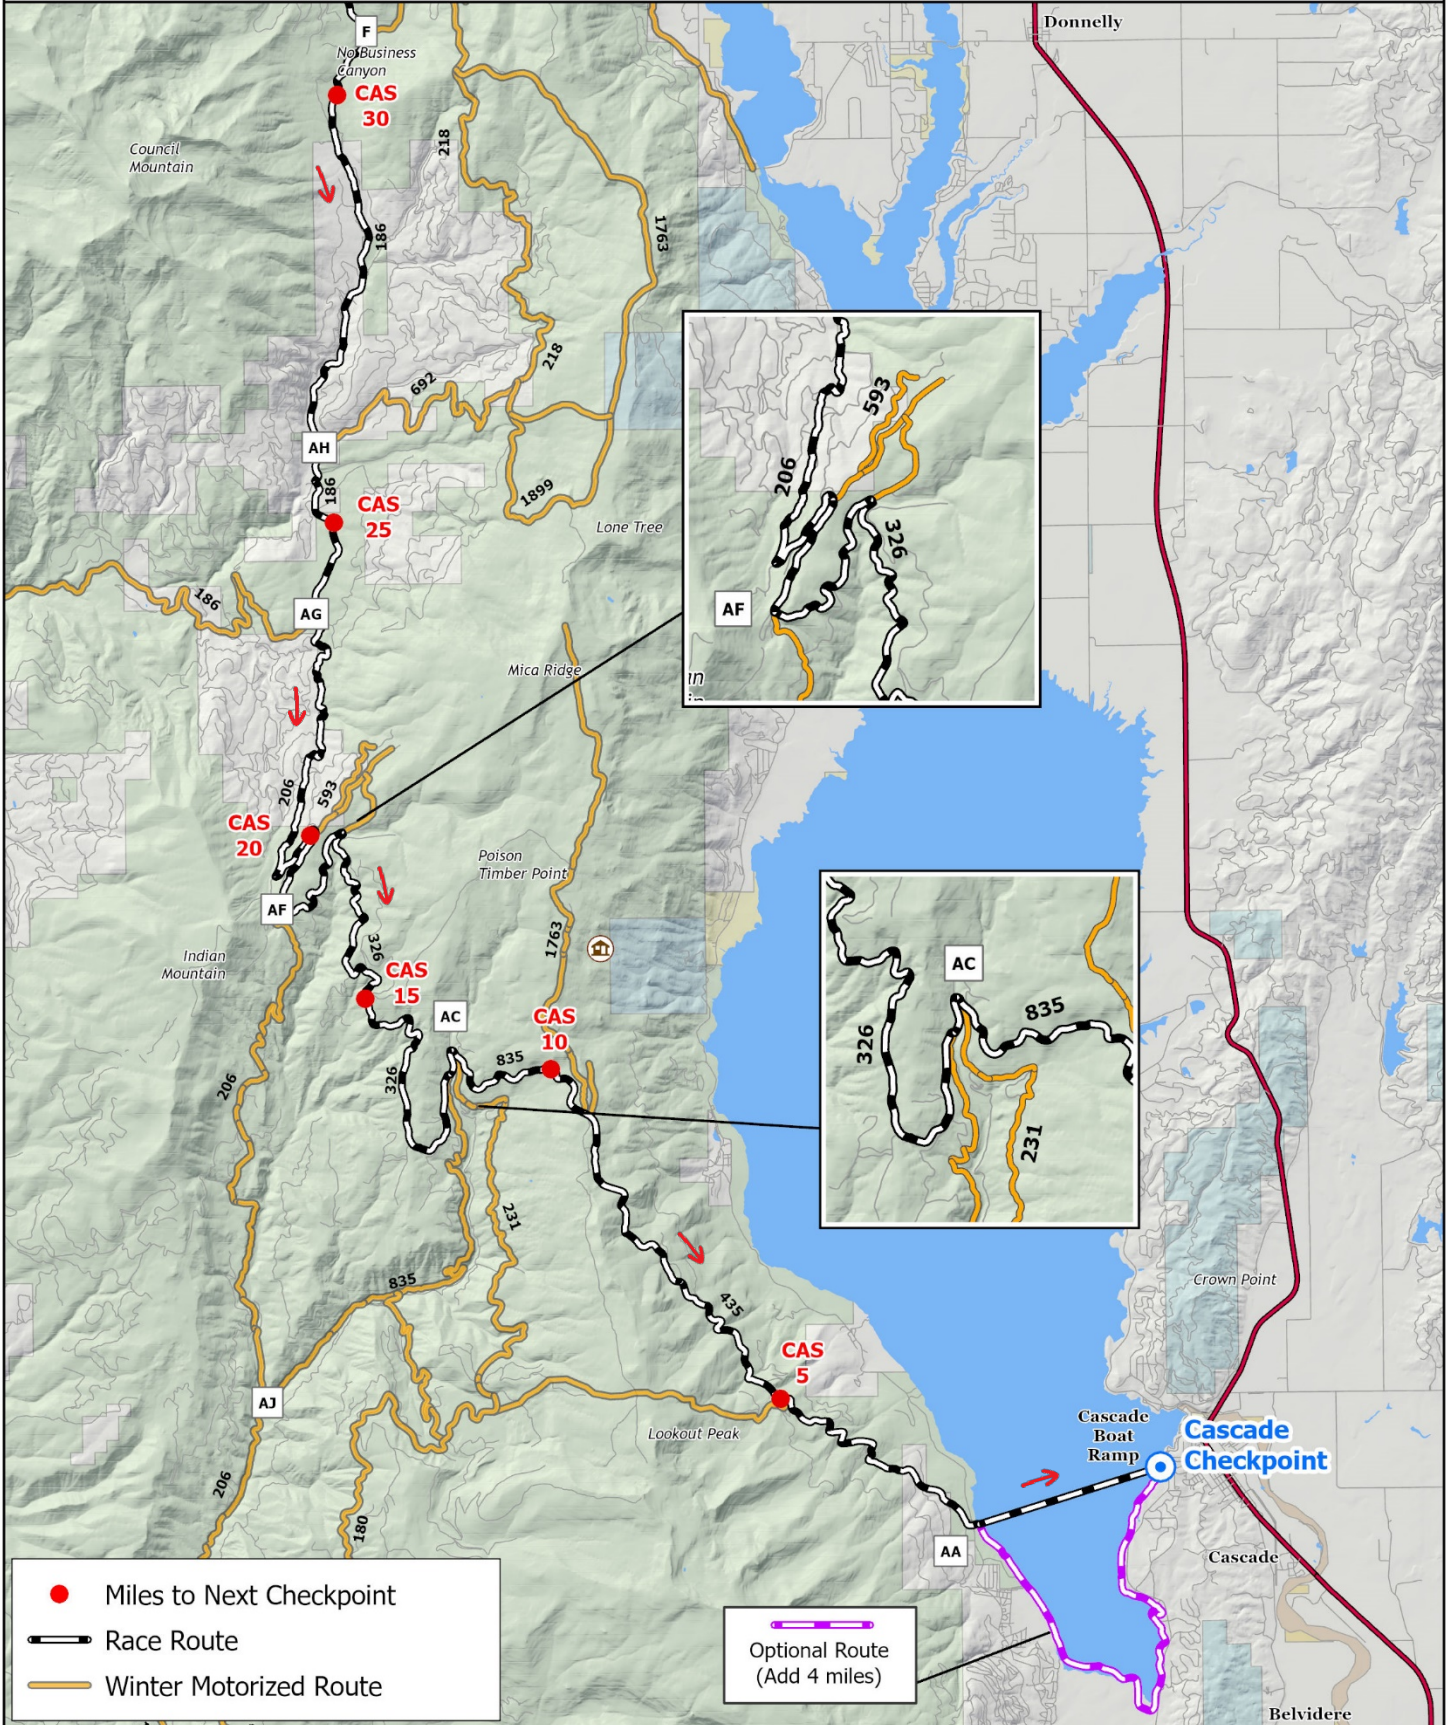

Idaho Sled Dog Challenge

Trail Map - 100 Mile - Leg 1 - 39 Miles

Idaho Sled Dog Challenge Trail Map - 100 Mile - Leg 2 - 26 Miles

Idaho Sled Dog Challenge

Trail Map - 100 Mi - Leg 3 - 37 Miles

Elevation Profiles for 100 Mile Race

Idaho Sled Dog Challenge

Trail Map - 200 Mi - Leg 1- 58.6 Mi (South)

Idaho Sled Dog Challenge

Trail Map - 200 Mi - Leg 1 - 58.6 Mi (North)

Idaho Sled Dog Challenge

Trail Map - 200 Mi - Leg 2 - 58.6 Mi (North)

Idaho Sled Dog Challenge

Trail Map - 200 Mi - Leg 2- 58.6 Mi (South)

- Miles to Next Checkpoint
- Race Route
- Winter Motorized Route

Optional Route (Add 4 miles)

Idaho Sled Dog Challenge

Trail Map - 200 Mi - Leg 3 - 37 Miles

Idaho Sled Dog Challenge

Trail Map - 200 Mi - Leg 4 - 33.5 Miles