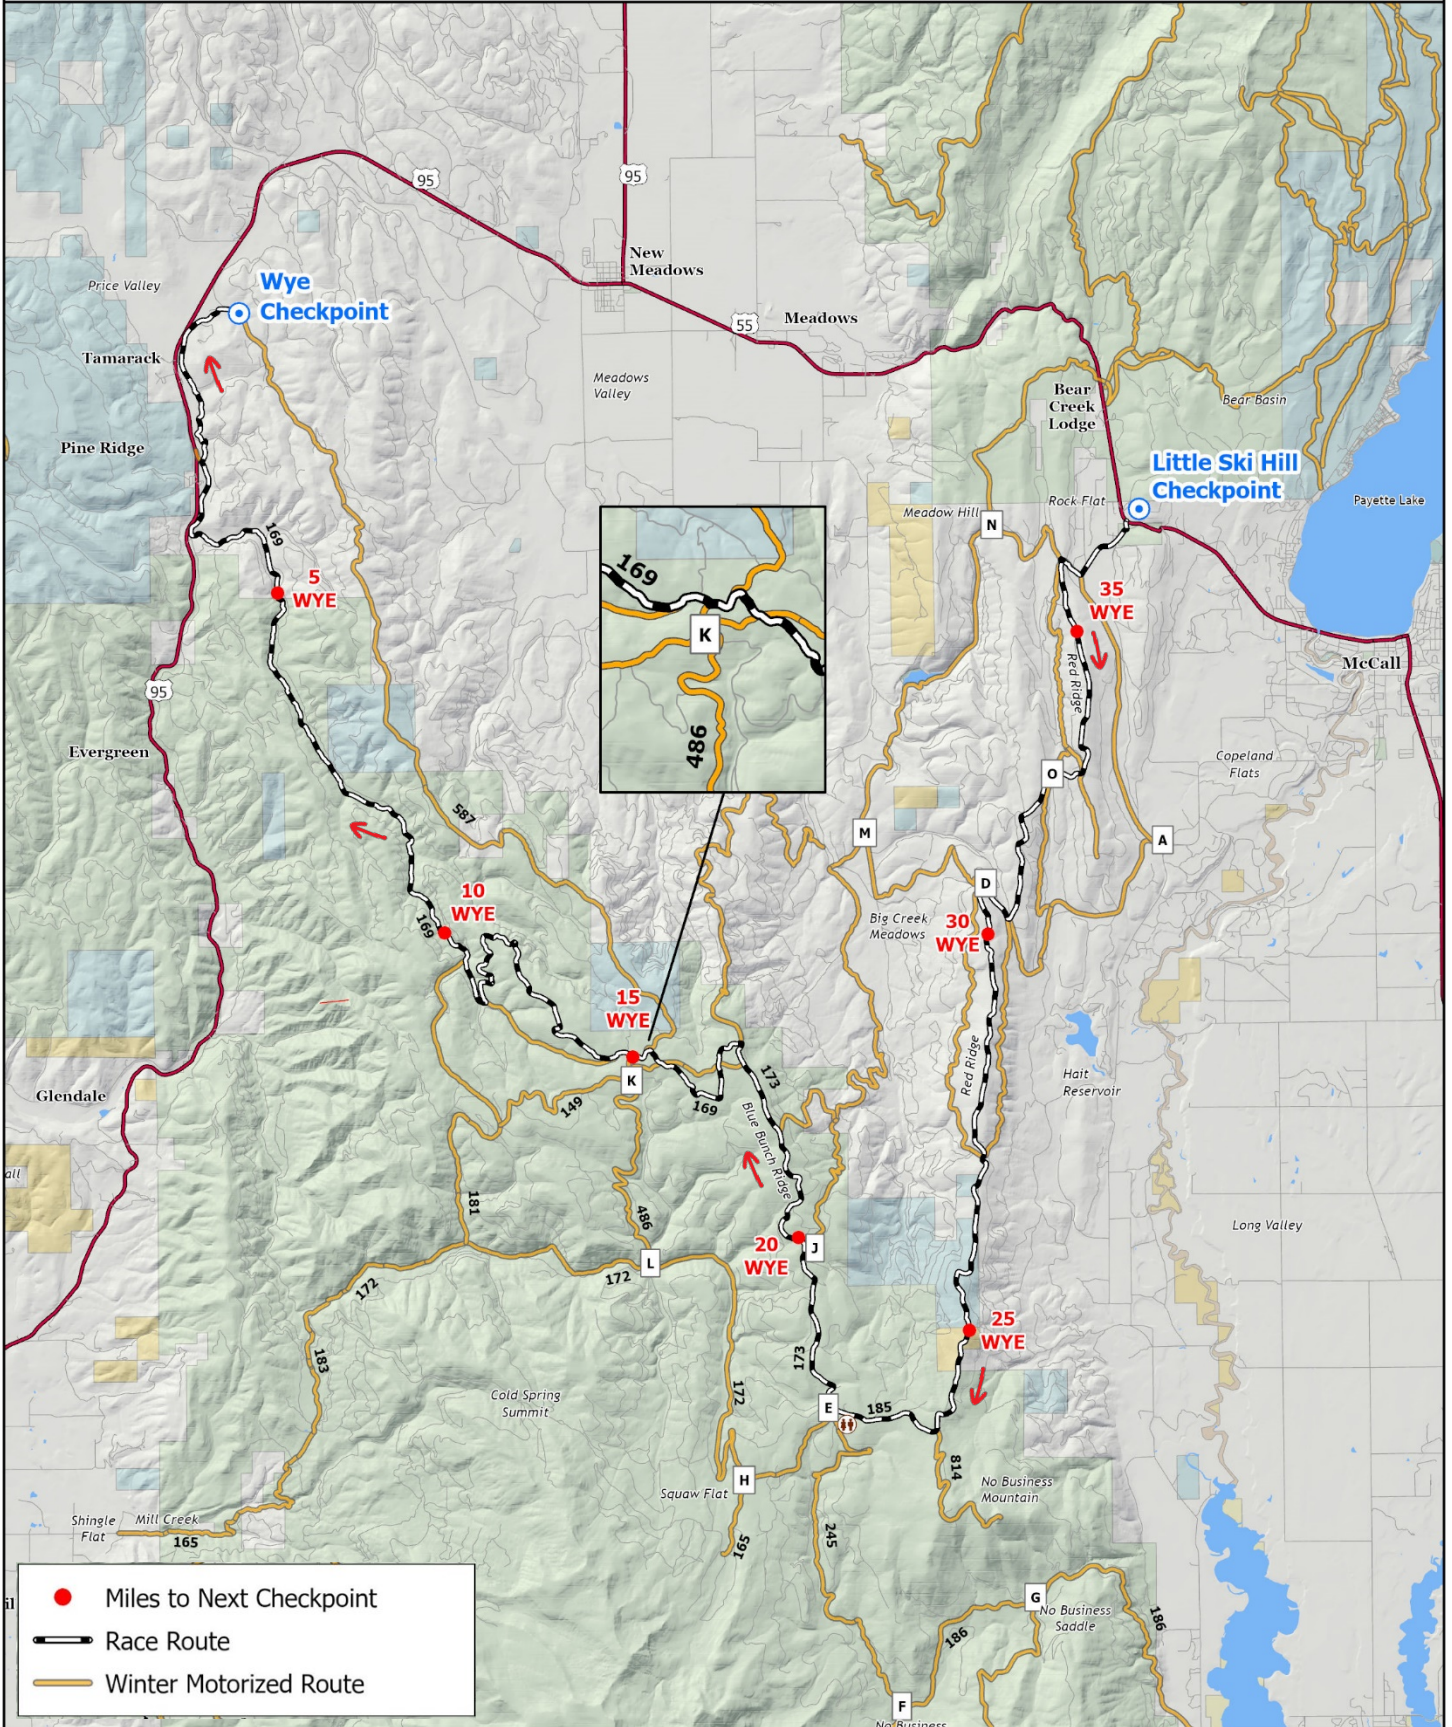

Idaho Sled Dog Challenge

Trail Map - 100 Mile - Leg 1 - 39 Miles

Idaho Sled Dog Challenge Trail Map - 100 Mile - Leg 2 - 26 Miles

Idaho Sled Dog Challenge

Trail Map - 100 Mi - Leg 3 - 37 Miles

Elevation Profiles for 100 Mile Race

Idaho Sled Dog Challenge

Trail Map - 200 Mi - Leg 1- 58.6 Mi (South)

Idaho Sled Dog Challenge

Trail Map - 200 Mi - Leg 1 - 58.6 Mi (North)

Idaho Sled Dog Challenge

Trail Map - 200 Mi - Leg 2 - 58.6 Mi (North)

Idaho Sled Dog Challenge

Trail Map - 200 Mi - Leg 2- 58.6 Mi (South)

- Miles to Next Checkpoint
- Race Route
- Winter Motorized Route

Optional Route (Add 4 miles)

Idaho Sled Dog Challenge

Trail Map - 200 Mi - Leg 3 - 37 Miles

Idaho Sled Dog Challenge

Trail Map - 200 Mi - Leg 4 - 33.5 Miles