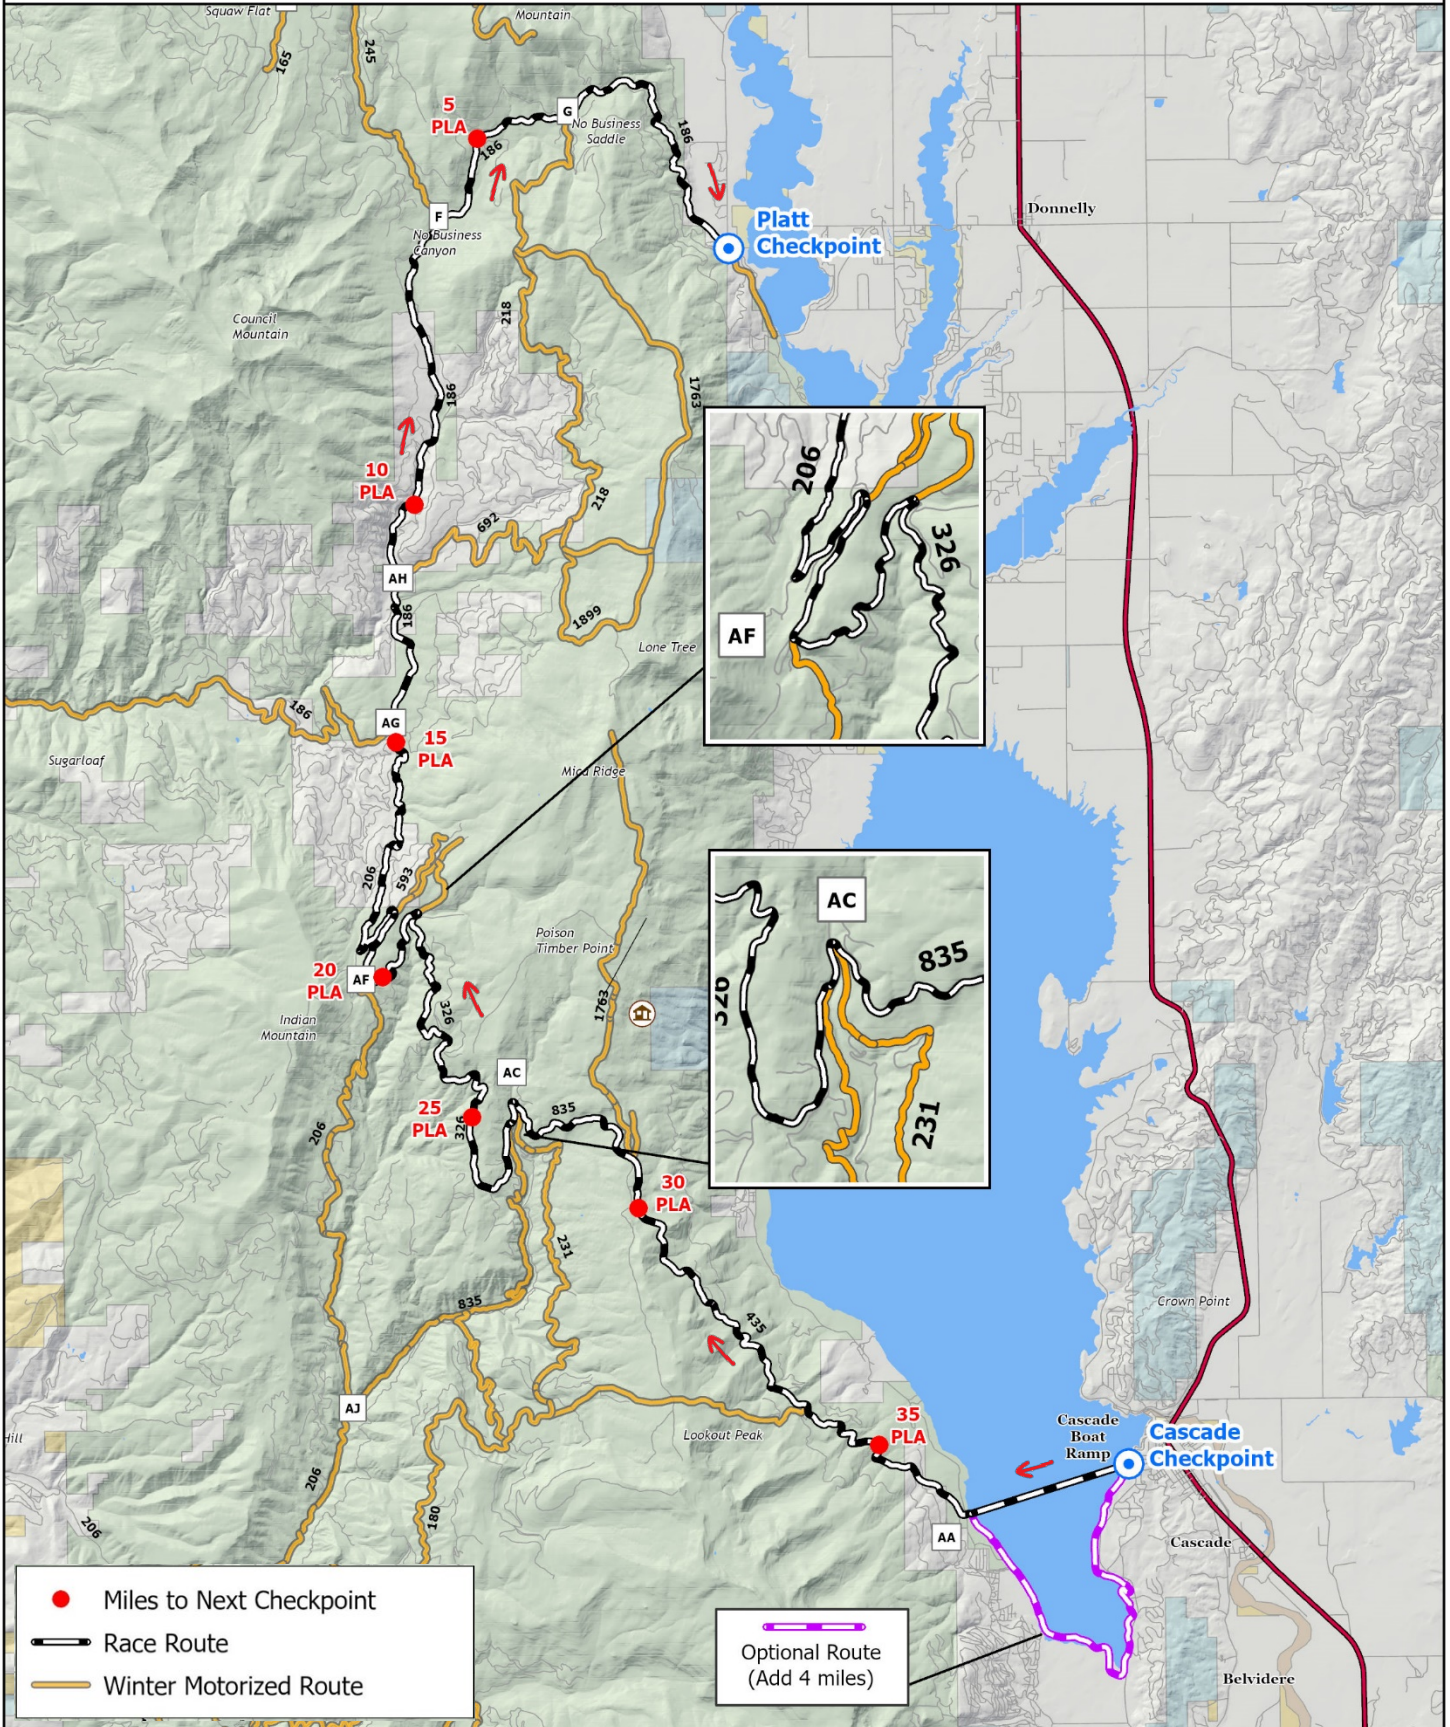

Idaho Sled Dog Challenge

Trail Map - 100 Mile - Leg 1 - 39 Miles

Idaho Sled Dog Challenge Trail Map - 100 Mile - Leg 2 - 26 Miles

Idaho Sled Dog Challenge

Trail Map - 100 Mi - Leg 3 - 37 Miles

Elevation Profiles for 100 Mile Race

Idaho Sled Dog Challenge

Trail Map - 200 Mi - Leg 1- 58.6 Mi (South)

Idaho Sled Dog Challenge

Trail Map - 200 Mi - Leg 1 - 58.6 Mi (North)

Idaho Sled Dog Challenge

Trail Map - 200 Mi - Leg 2 - 58.6 Mi (North)

Idaho Sled Dog Challenge

Trail Map - 200 Mi - Leg 2- 58.6 Mi (South)

- Miles to Next Checkpoint
- Race Route
- Winter Motorized Route

Optional Route (Add 4 miles)

Idaho Sled Dog Challenge

Trail Map - 200 Mi - Leg 3 - 37 Miles

Idaho Sled Dog Challenge

Trail Map - 200 Mi - Leg 4 - 33.5 Miles