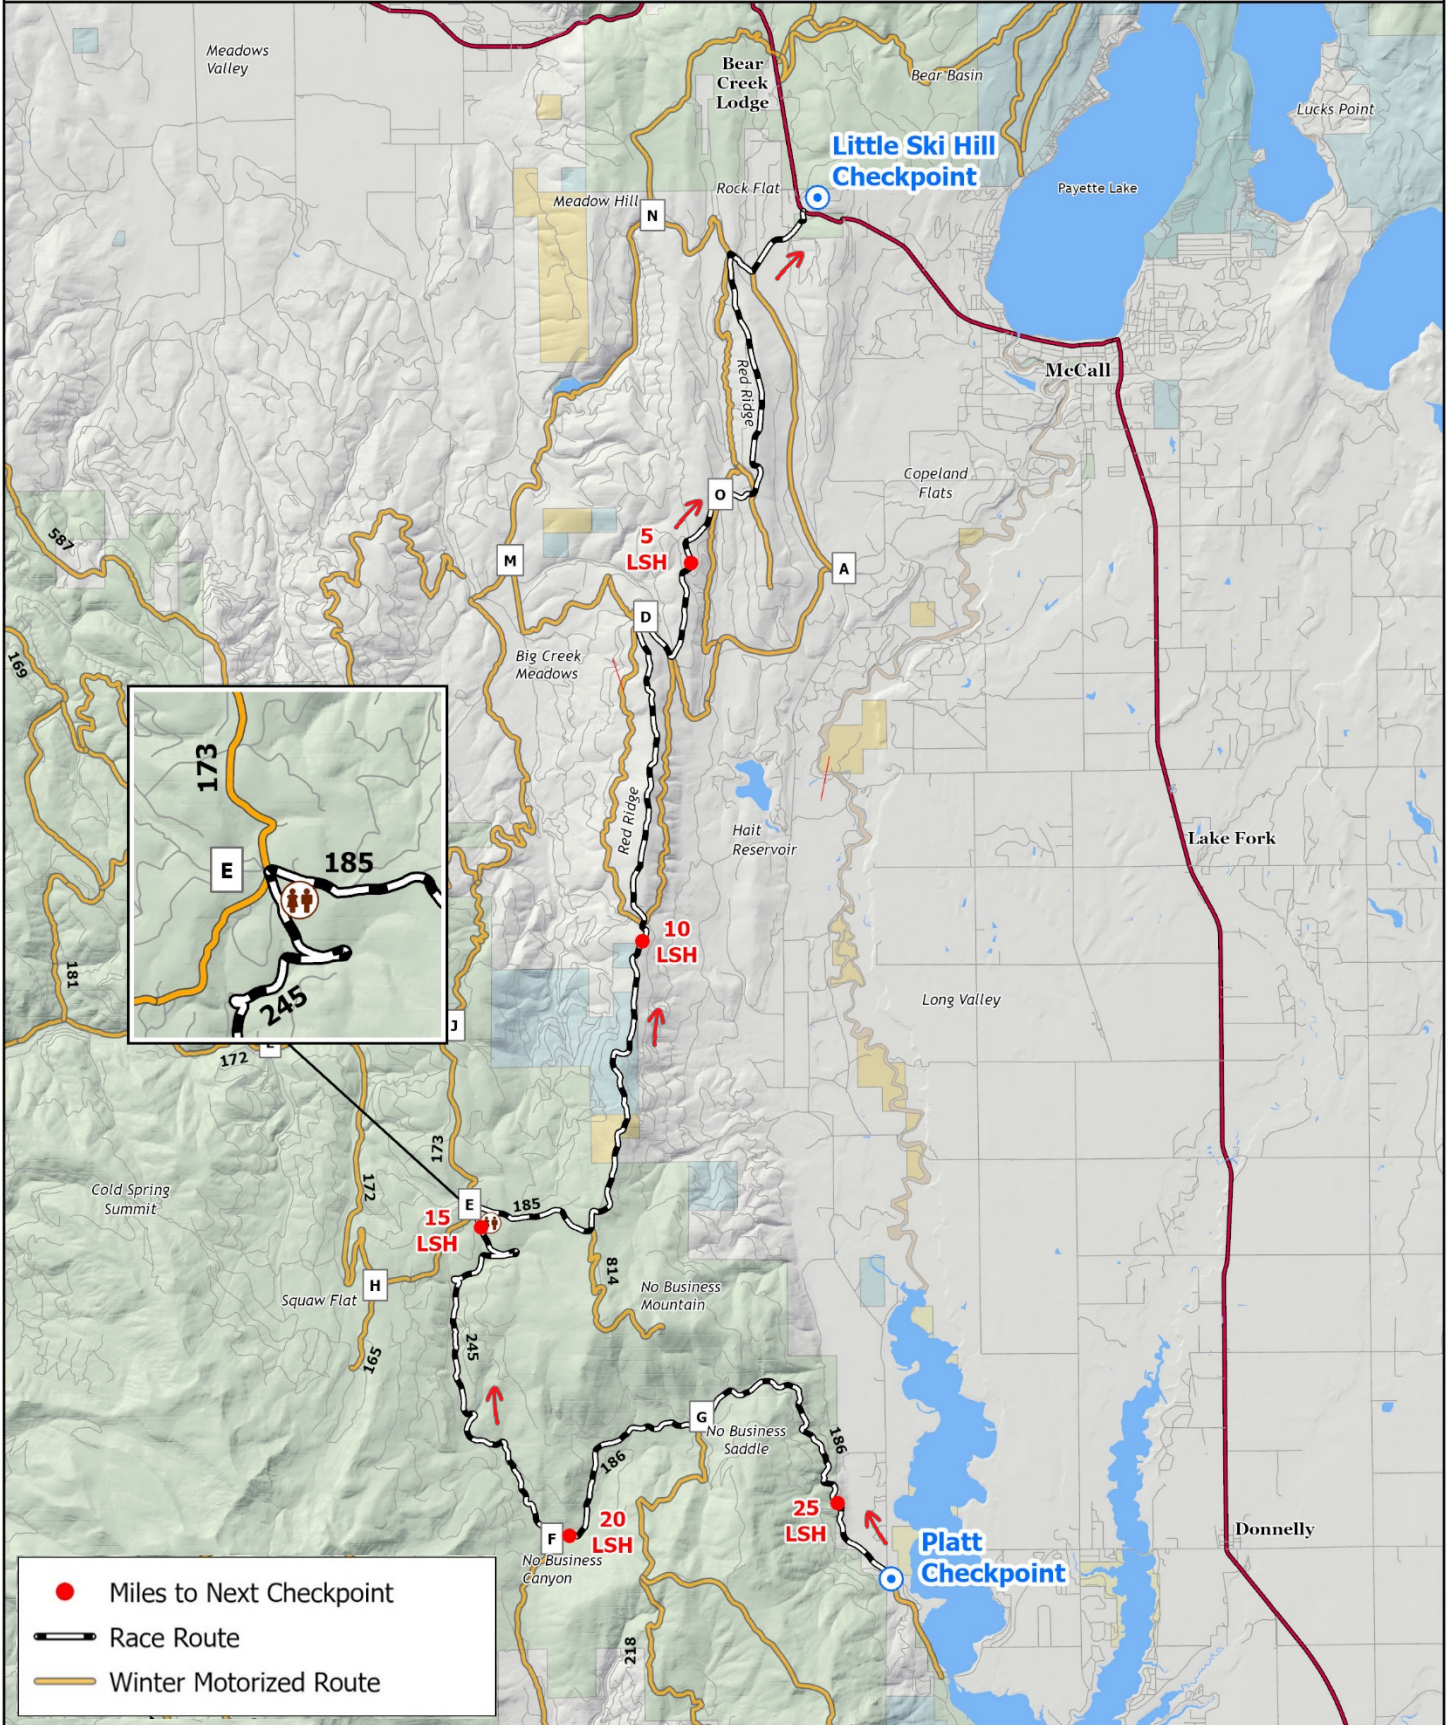

Idaho Sled Dog Challenge

Trail Map - 100 Mile - Leg 1 - 39 Miles

Idaho Sled Dog Challenge Trail Map - 100 Mile - Leg 2 - 26 Miles

Idaho Sled Dog Challenge

Trail Map - 100 Mi - Leg 3 - 37 Miles

Elevation Profiles for 100 Mile Race

Idaho Sled Dog Challenge

Trail Map - 200 Mi - Leg 1- 58.6 Mi (South)

Idaho Sled Dog Challenge

Trail Map - 200 Mi - Leg 1 - 58.6 Mi (North)

Idaho Sled Dog Challenge

Trail Map - 200 Mi - Leg 2 - 58.6 Mi (North)

Idaho Sled Dog Challenge

Trail Map - 200 Mi - Leg 2- 58.6 Mi (South)

- Miles to Next Checkpoint
- Race Route
- Winter Motorized Route

Optional Route (Add 4 miles)

Idaho Sled Dog Challenge

Trail Map - 200 Mi - Leg 3 - 37 Miles

Idaho Sled Dog Challenge

Trail Map - 200 Mi - Leg 4 - 33.5 Miles