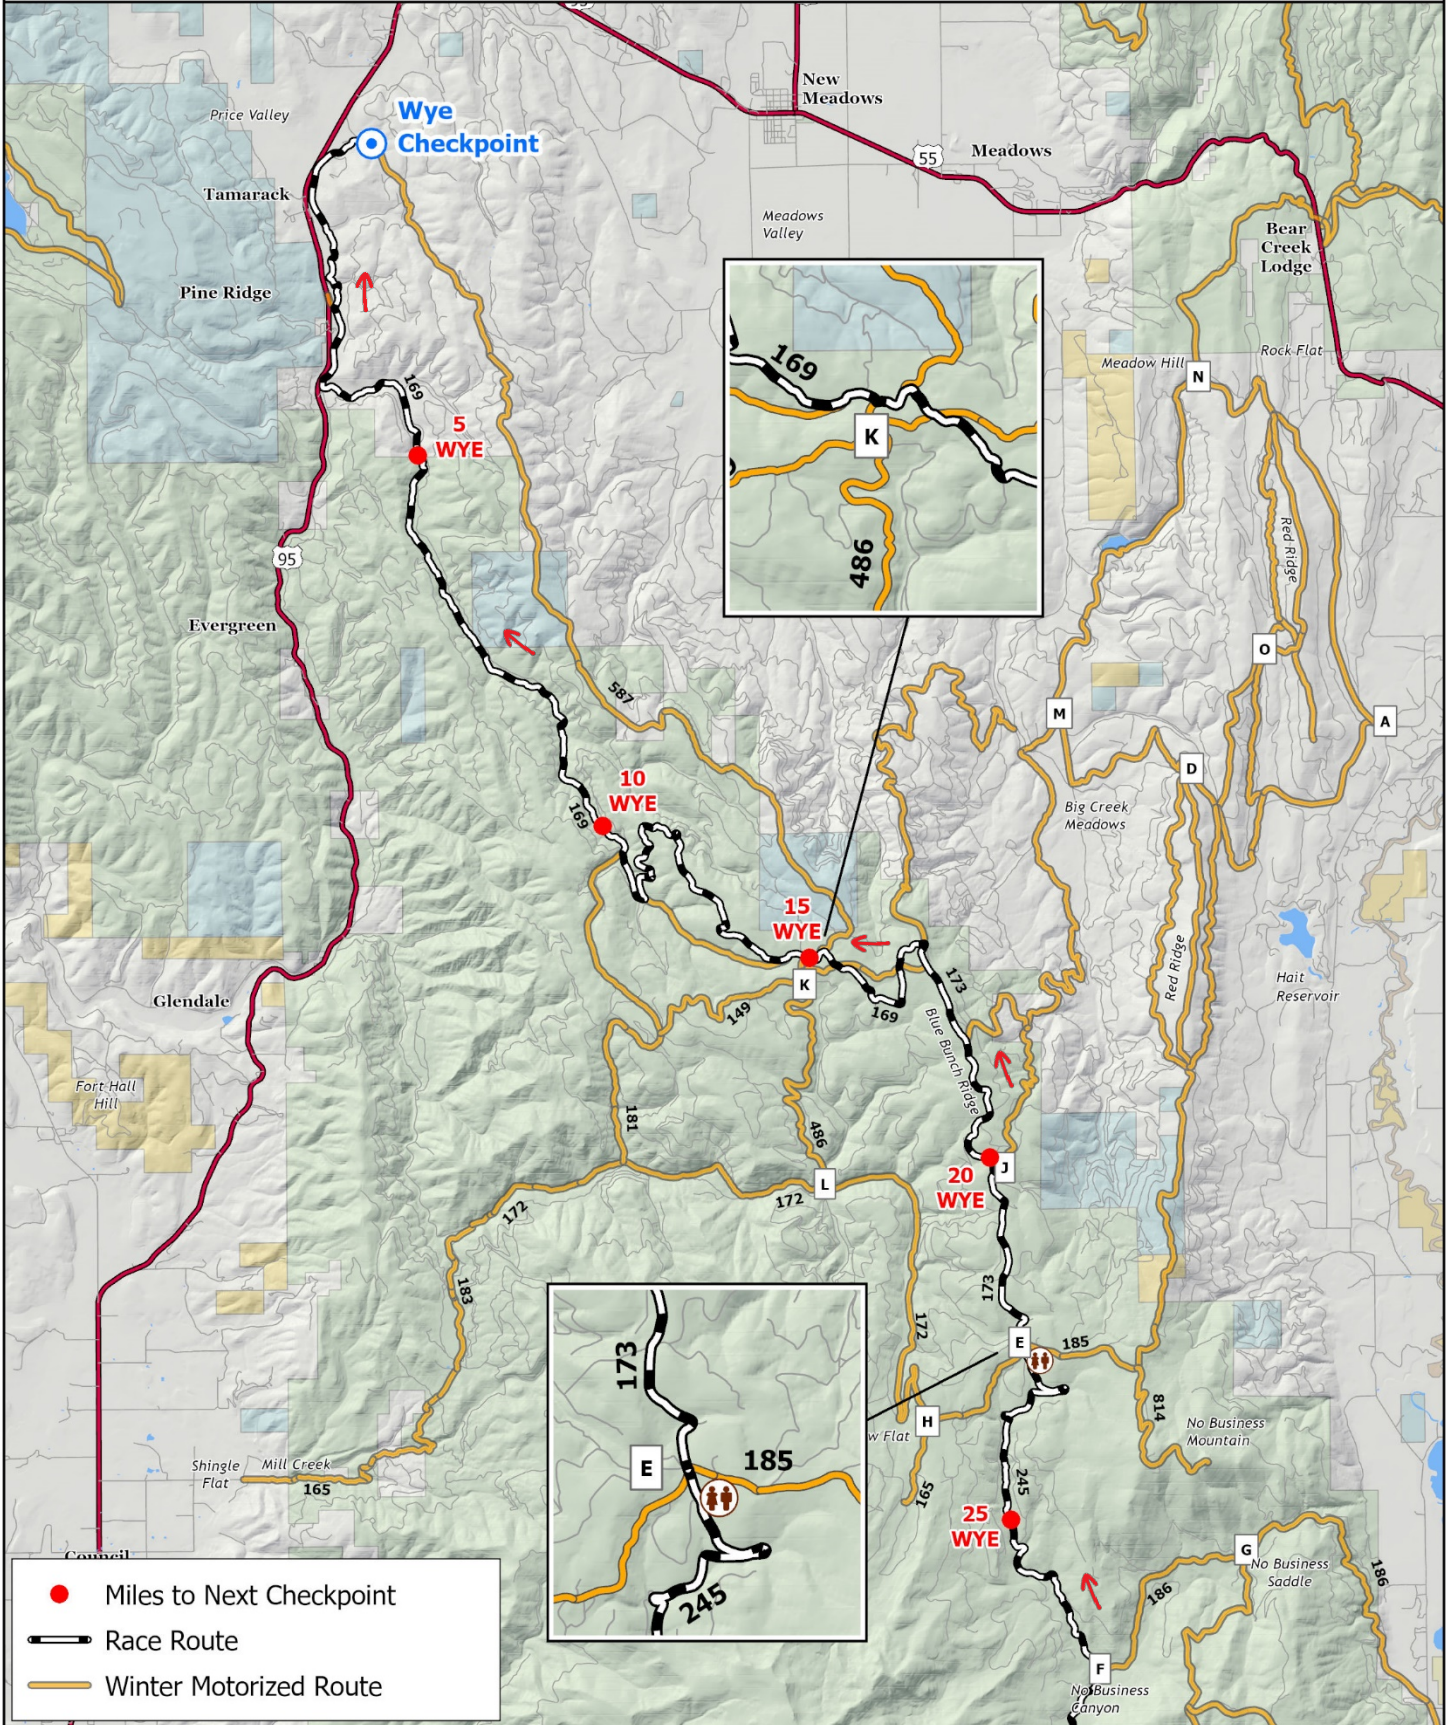

Idaho Sled Dog Challenge

Trail Map - 100 Mile - Leg 1 - 39 Miles

Idaho Sled Dog Challenge Trail Map - 100 Mile - Leg 2 - 26 Miles

Idaho Sled Dog Challenge

Trail Map - 100 Mi - Leg 3 - 37 Miles

Elevation Profiles for 100 Mile Race

Idaho Sled Dog Challenge

Trail Map - 200 Mi - Leg 1- 58.6 Mi (South)

Idaho Sled Dog Challenge

Trail Map - 200 Mi - Leg 1 - 58.6 Mi (North)

Idaho Sled Dog Challenge

Trail Map - 200 Mi - Leg 2 - 58.6 Mi (North)

Idaho Sled Dog Challenge

Trail Map - 200 Mi - Leg 2- 58.6 Mi (South)

- Miles to Next Checkpoint
- Race Route
- Winter Motorized Route

Optional Route (Add 4 miles)

Idaho Sled Dog Challenge

Trail Map - 200 Mi - Leg 3 - 37 Miles

Idaho Sled Dog Challenge

Trail Map - 200 Mi - Leg 4 - 33.5 Miles