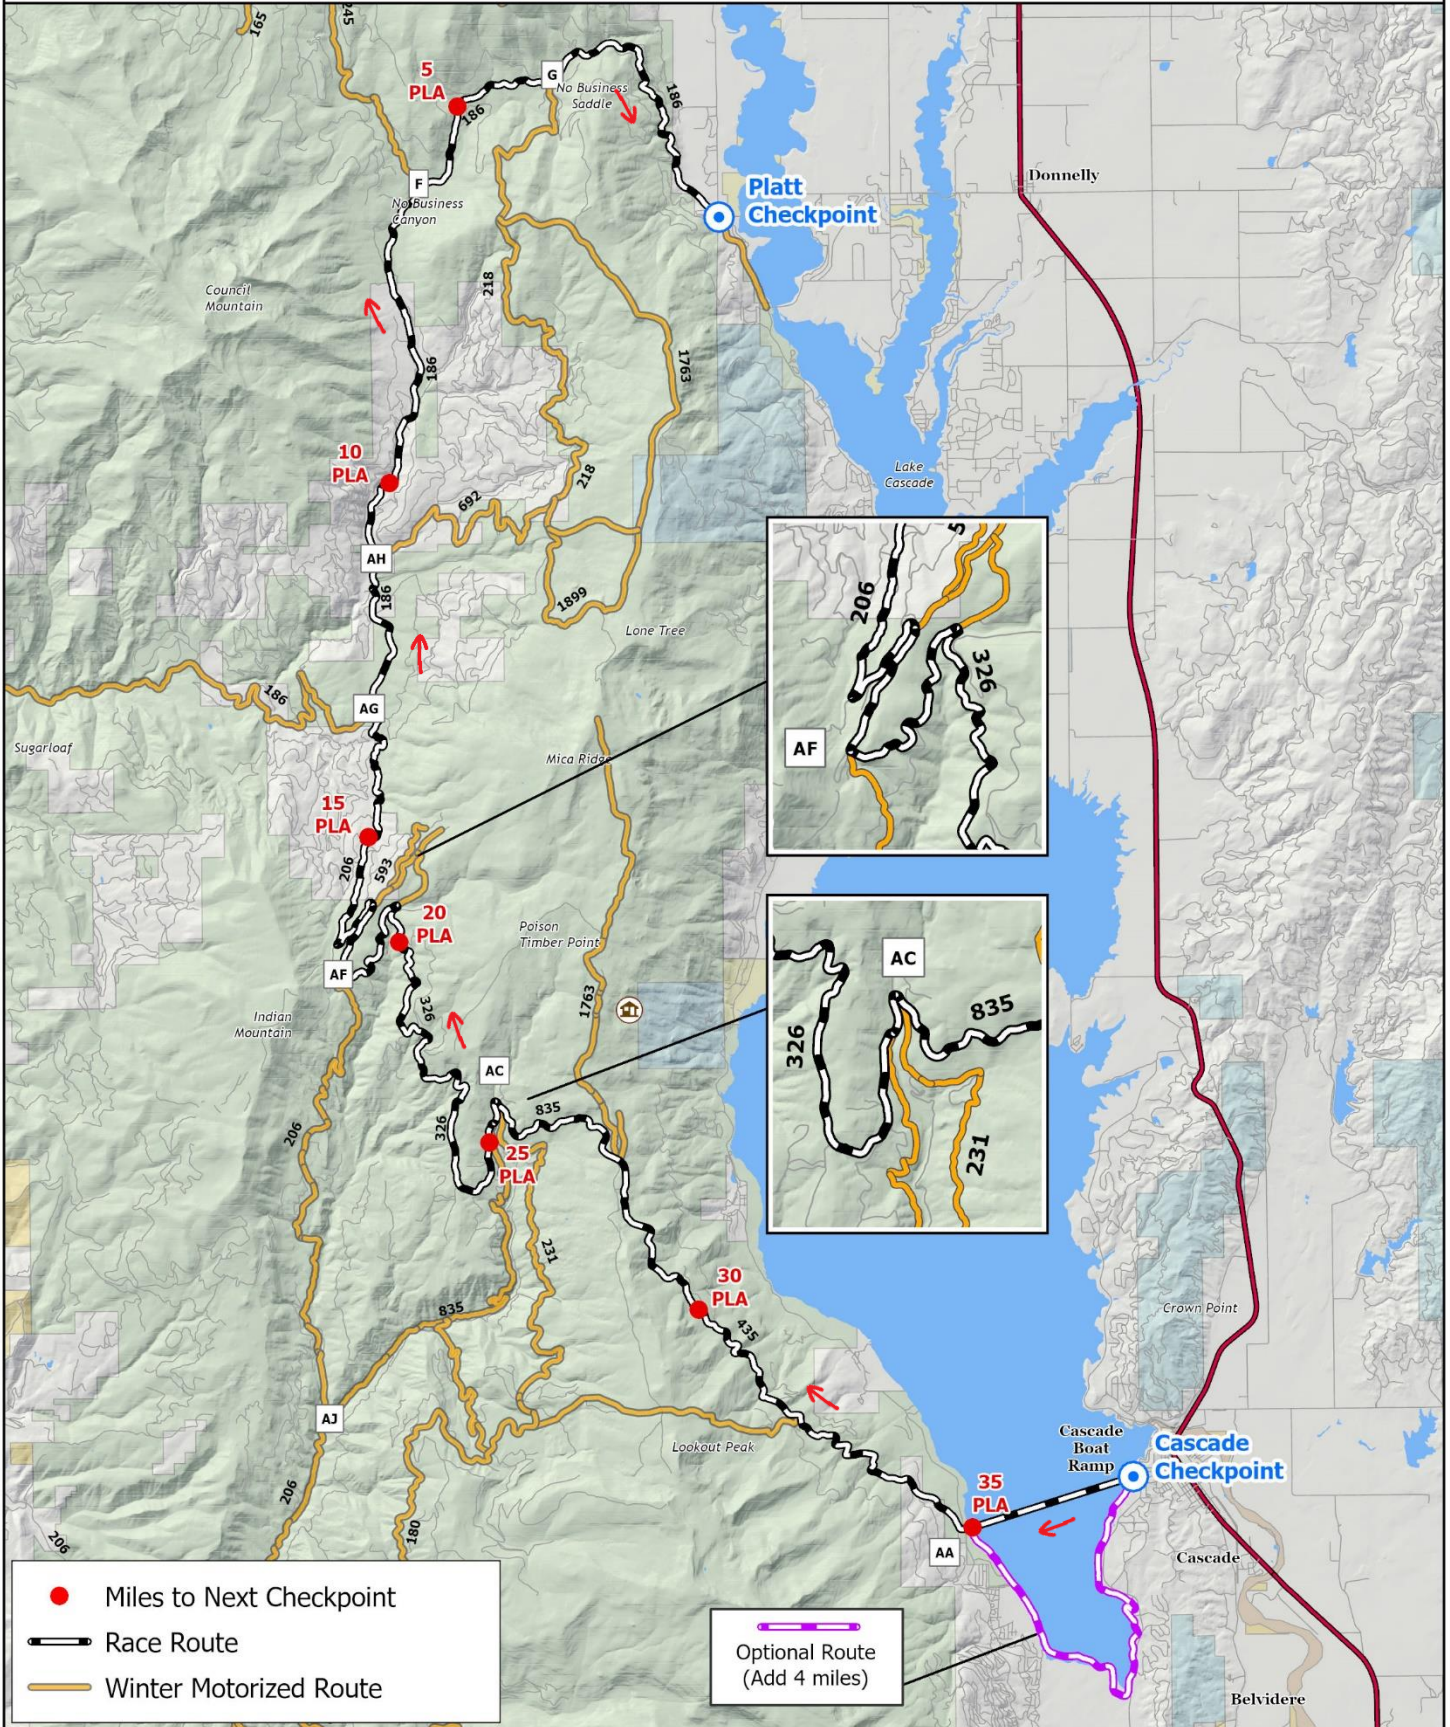

Idaho Sled Dog Challenge

Trail Map - 100 Mile - Leg 1 - 37 Miles

Idaho Sled Dog Challenge

Trail Map - 100 Mile - Leg 2 - 26 Miles

Idaho Sled Dog Challenge

Trail Map - 100 Mi - Leg 3 - 37 Miles

Elevation Profiles for 100 Mile Race

Idaho Sled Dog Challenge

Trail Map - 200 Mi - Leg 1- 58.6 Mi (South)

Idaho Sled Dog Challenge

Trail Map - 200 Mi - Leg 1 - 58.6 Mi (North)

Idaho Sled Dog Challenge

Trail Map - 200 Mi - Leg 2 - 58.6 Mi (North)

Idaho Sled Dog Challenge

Trail Map - 200 Mi - Leg 2- 58.6 Mi (South)

- Miles to Next Checkpoint
- Race Route
- Winter Motorized Route

Optional Route (Add 4 miles)

Idaho Sled Dog Challenge

Trail Map - 200 Mi - Leg 3 - 37 Miles

- Miles to Next Checkpoint
- Race Route
- Winter Motorized Route

Optional Route
(Add 4 miles)

Idaho Sled Dog Challenge

Trail Map - 200 Mi - Leg 4 - 33.5 Miles