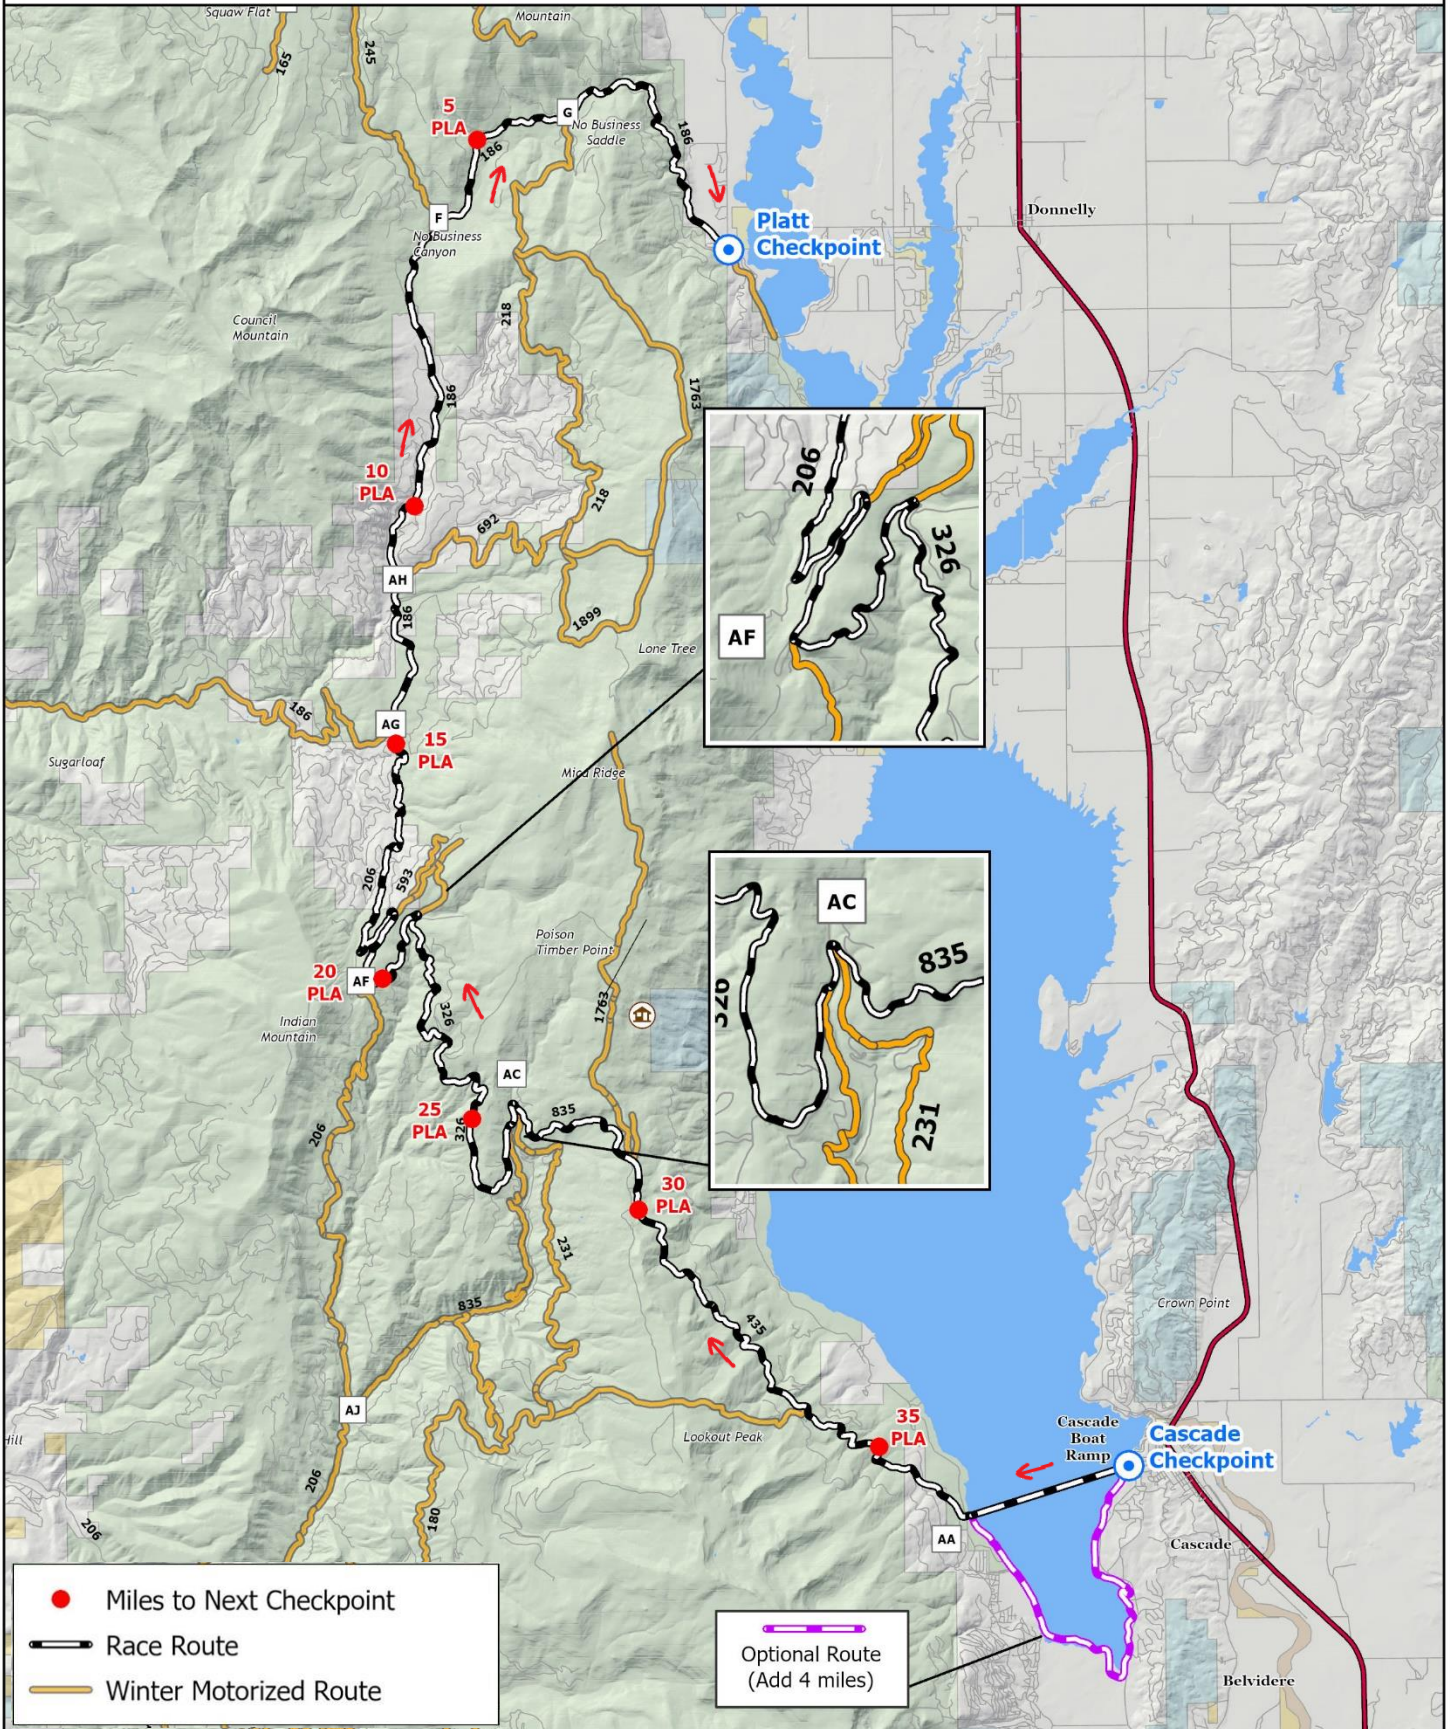

Idaho Sled Dog Challenge

Trail Map - 100 Mile - Leg 1 - 37 Miles

Idaho Sled Dog Challenge

Trail Map - 100 Mile - Leg 2 - 26 Miles

Idaho Sled Dog Challenge

Trail Map - 100 Mi - Leg 3 - 37 Miles

Elevation Profiles for 100 Mile Race

Idaho Sled Dog Challenge

Trail Map - 200 Mi - Leg 1- 58.6 Mi (South)

Idaho Sled Dog Challenge

Trail Map - 200 Mi - Leg 1 - 58.6 Mi (North)

Idaho Sled Dog Challenge

Trail Map - 200 Mi - Leg 2 - 58.6 Mi (North)

Idaho Sled Dog Challenge

Trail Map - 200 Mi - Leg 2- 58.6 Mi (South)

- Miles to Next Checkpoint
- Race Route
- Winter Motorized Route

Optional Route (Add 4 miles)

Idaho Sled Dog Challenge

Trail Map - 200 Mi - Leg 3 - 37 Miles

- Miles to Next Checkpoint
- Race Route
- Winter Motorized Route

Optional Route
(Add 4 miles)

Idaho Sled Dog Challenge

Trail Map - 200 Mi - Leg 4 - 33.5 Miles