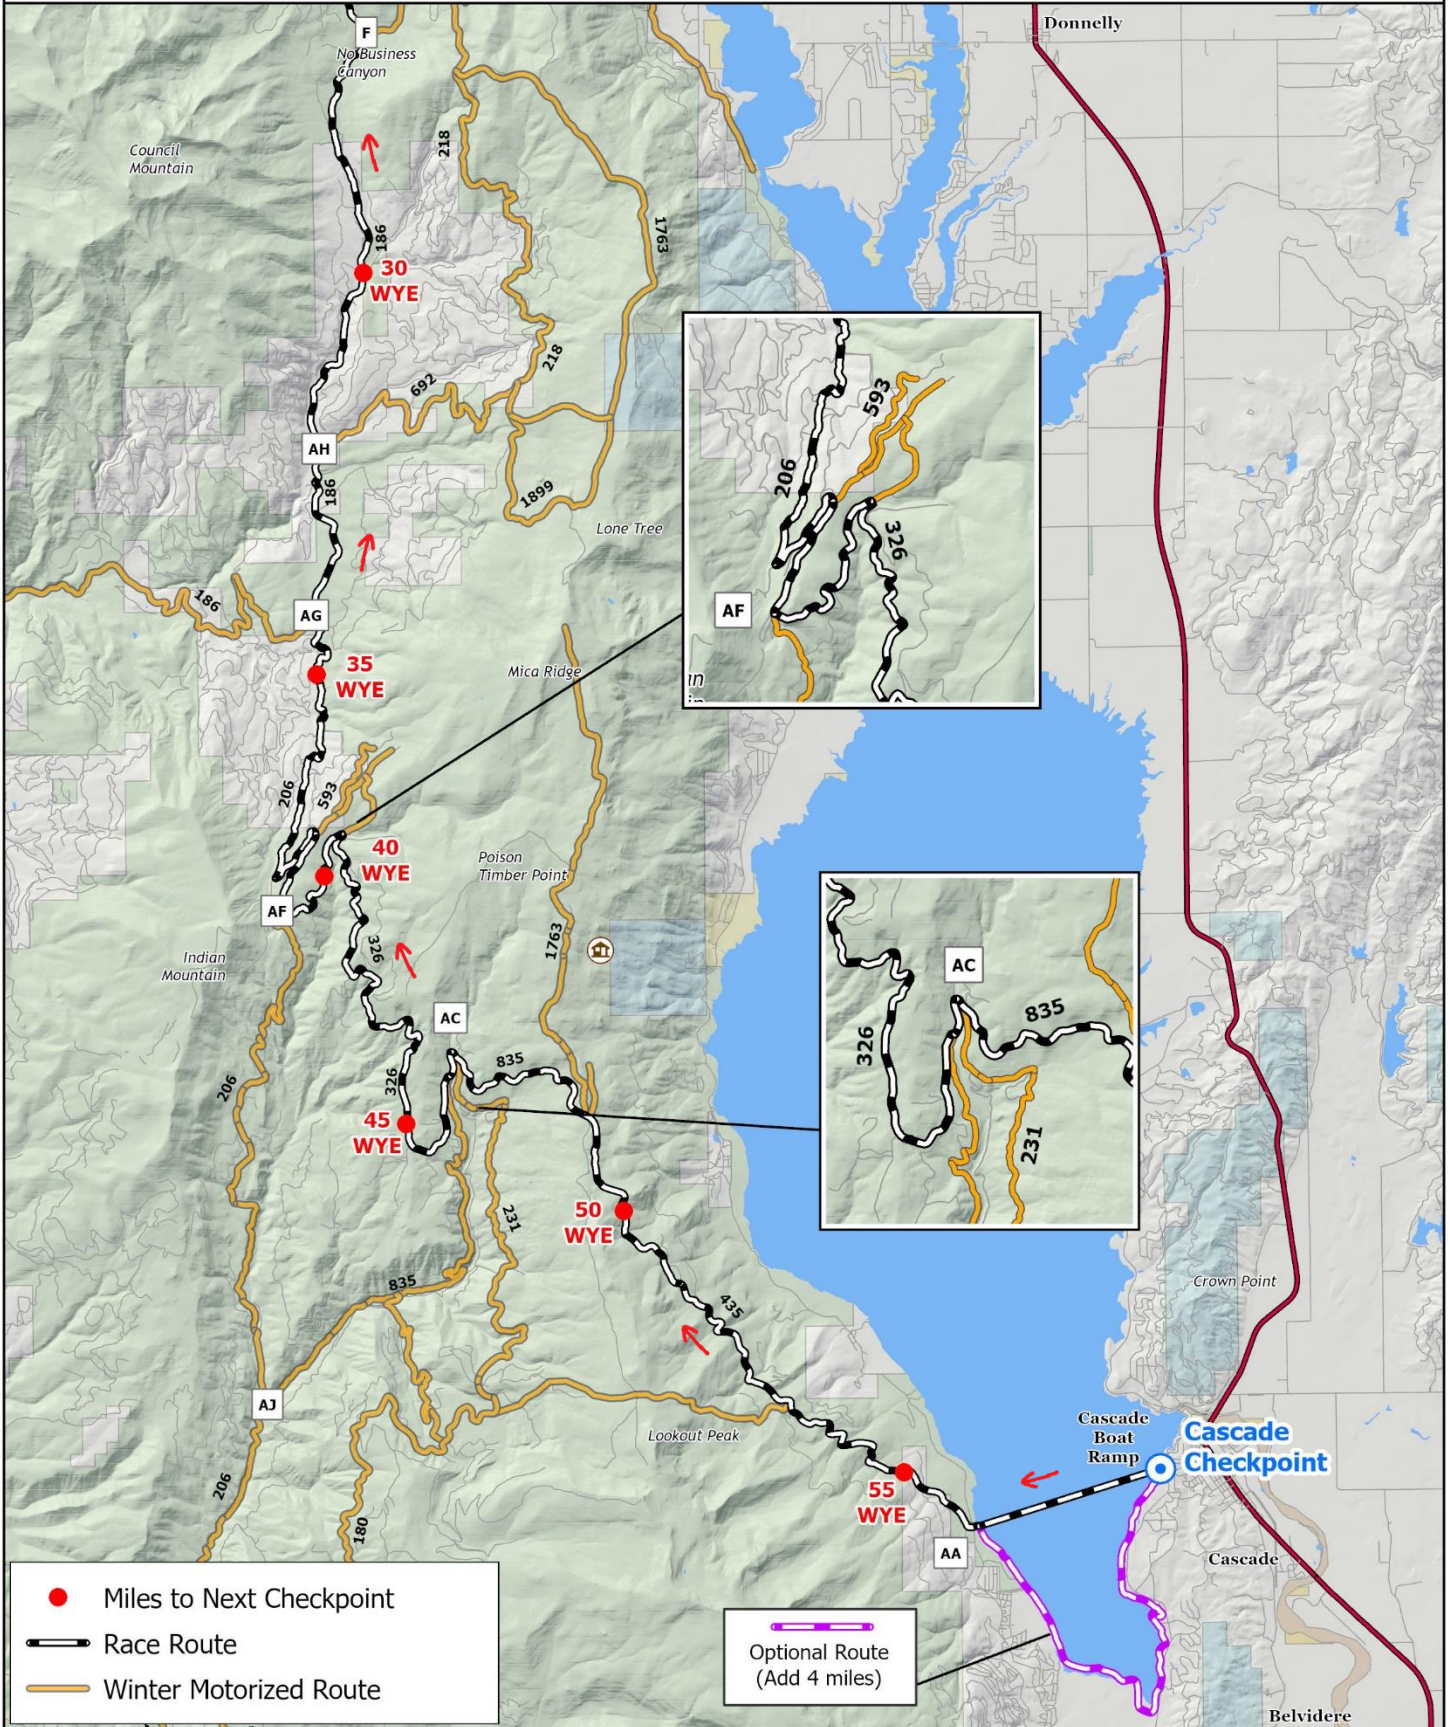

Idaho Sled Dog Challenge

Trail Map - 100 Mile - Leg 1 - 37 Miles

Idaho Sled Dog Challenge

Trail Map - 100 Mile - Leg 2 - 26 Miles

Idaho Sled Dog Challenge

Trail Map - 100 Mi - Leg 3 - 37 Miles

Elevation Profiles for 100 Mile Race

Idaho Sled Dog Challenge

Trail Map - 200 Mi - Leg 1- 58.6 Mi (South)

Idaho Sled Dog Challenge

Trail Map - 200 Mi - Leg 1 - 58.6 Mi (North)

Idaho Sled Dog Challenge

Trail Map - 200 Mi - Leg 2 - 58.6 Mi (North)

Idaho Sled Dog Challenge

Trail Map - 200 Mi - Leg 2- 58.6 Mi (South)

- Miles to Next Checkpoint
- Race Route
- Winter Motorized Route

Optional Route (Add 4 miles)

Idaho Sled Dog Challenge

Trail Map - 200 Mi - Leg 3 - 37 Miles

- Miles to Next Checkpoint
- Race Route
- Winter Motorized Route

Optional Route
(Add 4 miles)

Idaho Sled Dog Challenge

Trail Map - 200 Mi - Leg 4 - 33.5 Miles