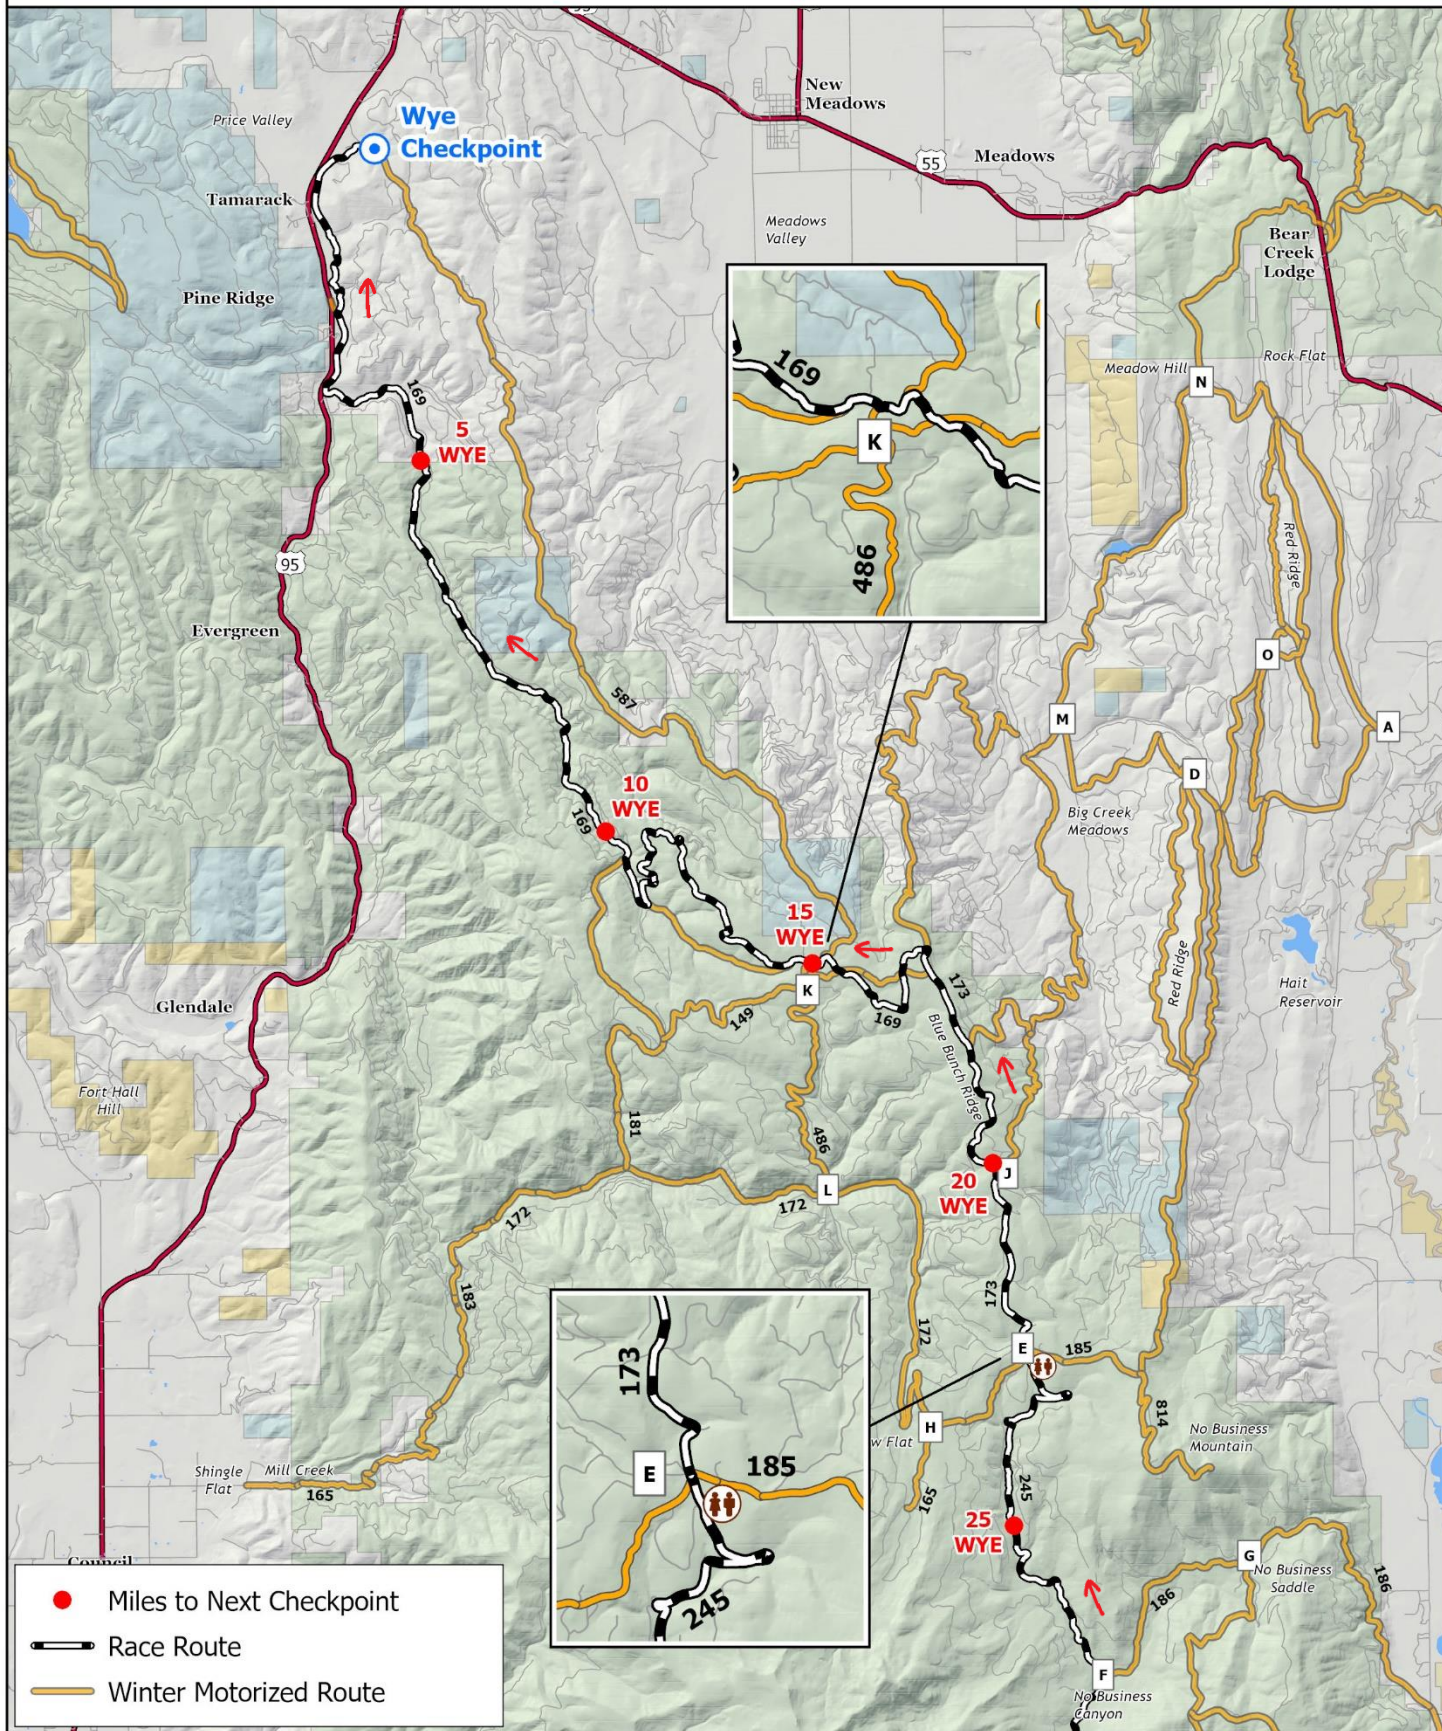

Idaho Sled Dog Challenge

Trail Map - 100 Mile - Leg 1 - 37 Miles

Idaho Sled Dog Challenge

Trail Map - 100 Mile - Leg 2 - 26 Miles

Idaho Sled Dog Challenge

Trail Map - 100 Mi - Leg 3 - 37 Miles

Elevation Profiles for 100 Mile Race

Idaho Sled Dog Challenge

Trail Map - 200 Mi - Leg 1- 58.6 Mi (South)

Idaho Sled Dog Challenge

Trail Map - 200 Mi - Leg 1 - 58.6 Mi (North)

Idaho Sled Dog Challenge

Trail Map - 200 Mi - Leg 2 - 58.6 Mi (North)

Idaho Sled Dog Challenge

Trail Map - 200 Mi - Leg 2- 58.6 Mi (South)

- Miles to Next Checkpoint
- Race Route
- Winter Motorized Route

Optional Route (Add 4 miles)

Idaho Sled Dog Challenge

Trail Map - 200 Mi - Leg 3 - 37 Miles

- Miles to Next Checkpoint
- Race Route
- Winter Motorized Route

Optional Route
(Add 4 miles)

Idaho Sled Dog Challenge

Trail Map - 200 Mi - Leg 4 - 33.5 Miles