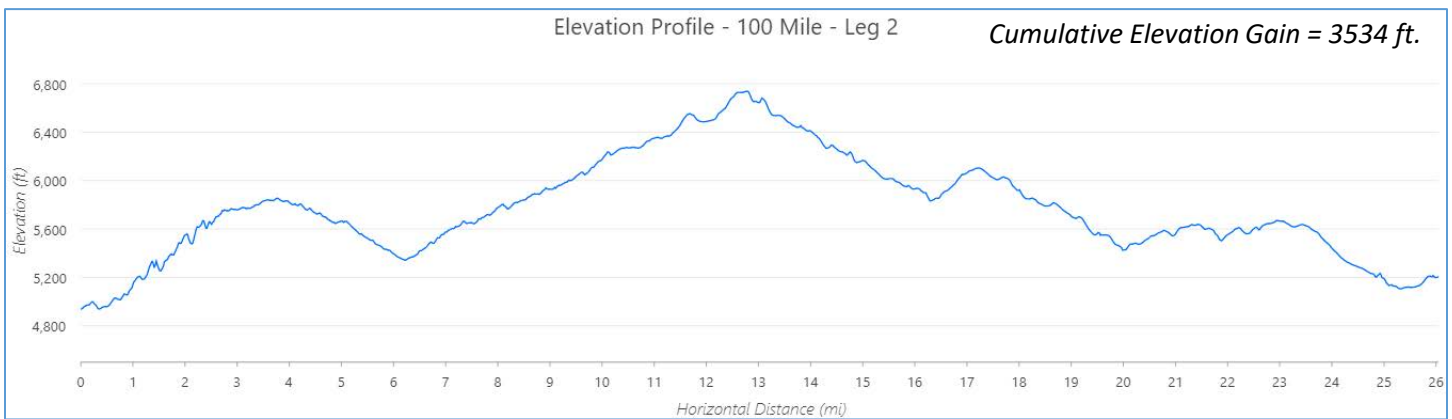

Idaho Sled Dog Challenge

Trail Map - 100 Mile - Leg 1 - 37 Miles

Idaho Sled Dog Challenge

Trail Map - 100 Mile - Leg 2 - 26 Miles

Idaho Sled Dog Challenge

Trail Map - 100 Mi - Leg 3 - 37 Miles

Elevation Profiles for 100 Mile Race

Idaho Sled Dog Challenge

Trail Map - 200 Mi - Leg 1- 58.6 Mi (South)

Idaho Sled Dog Challenge

Trail Map - 200 Mi - Leg 1 - 58.6 Mi (North)

Idaho Sled Dog Challenge

Trail Map - 200 Mi - Leg 2 - 58.6 Mi (North)