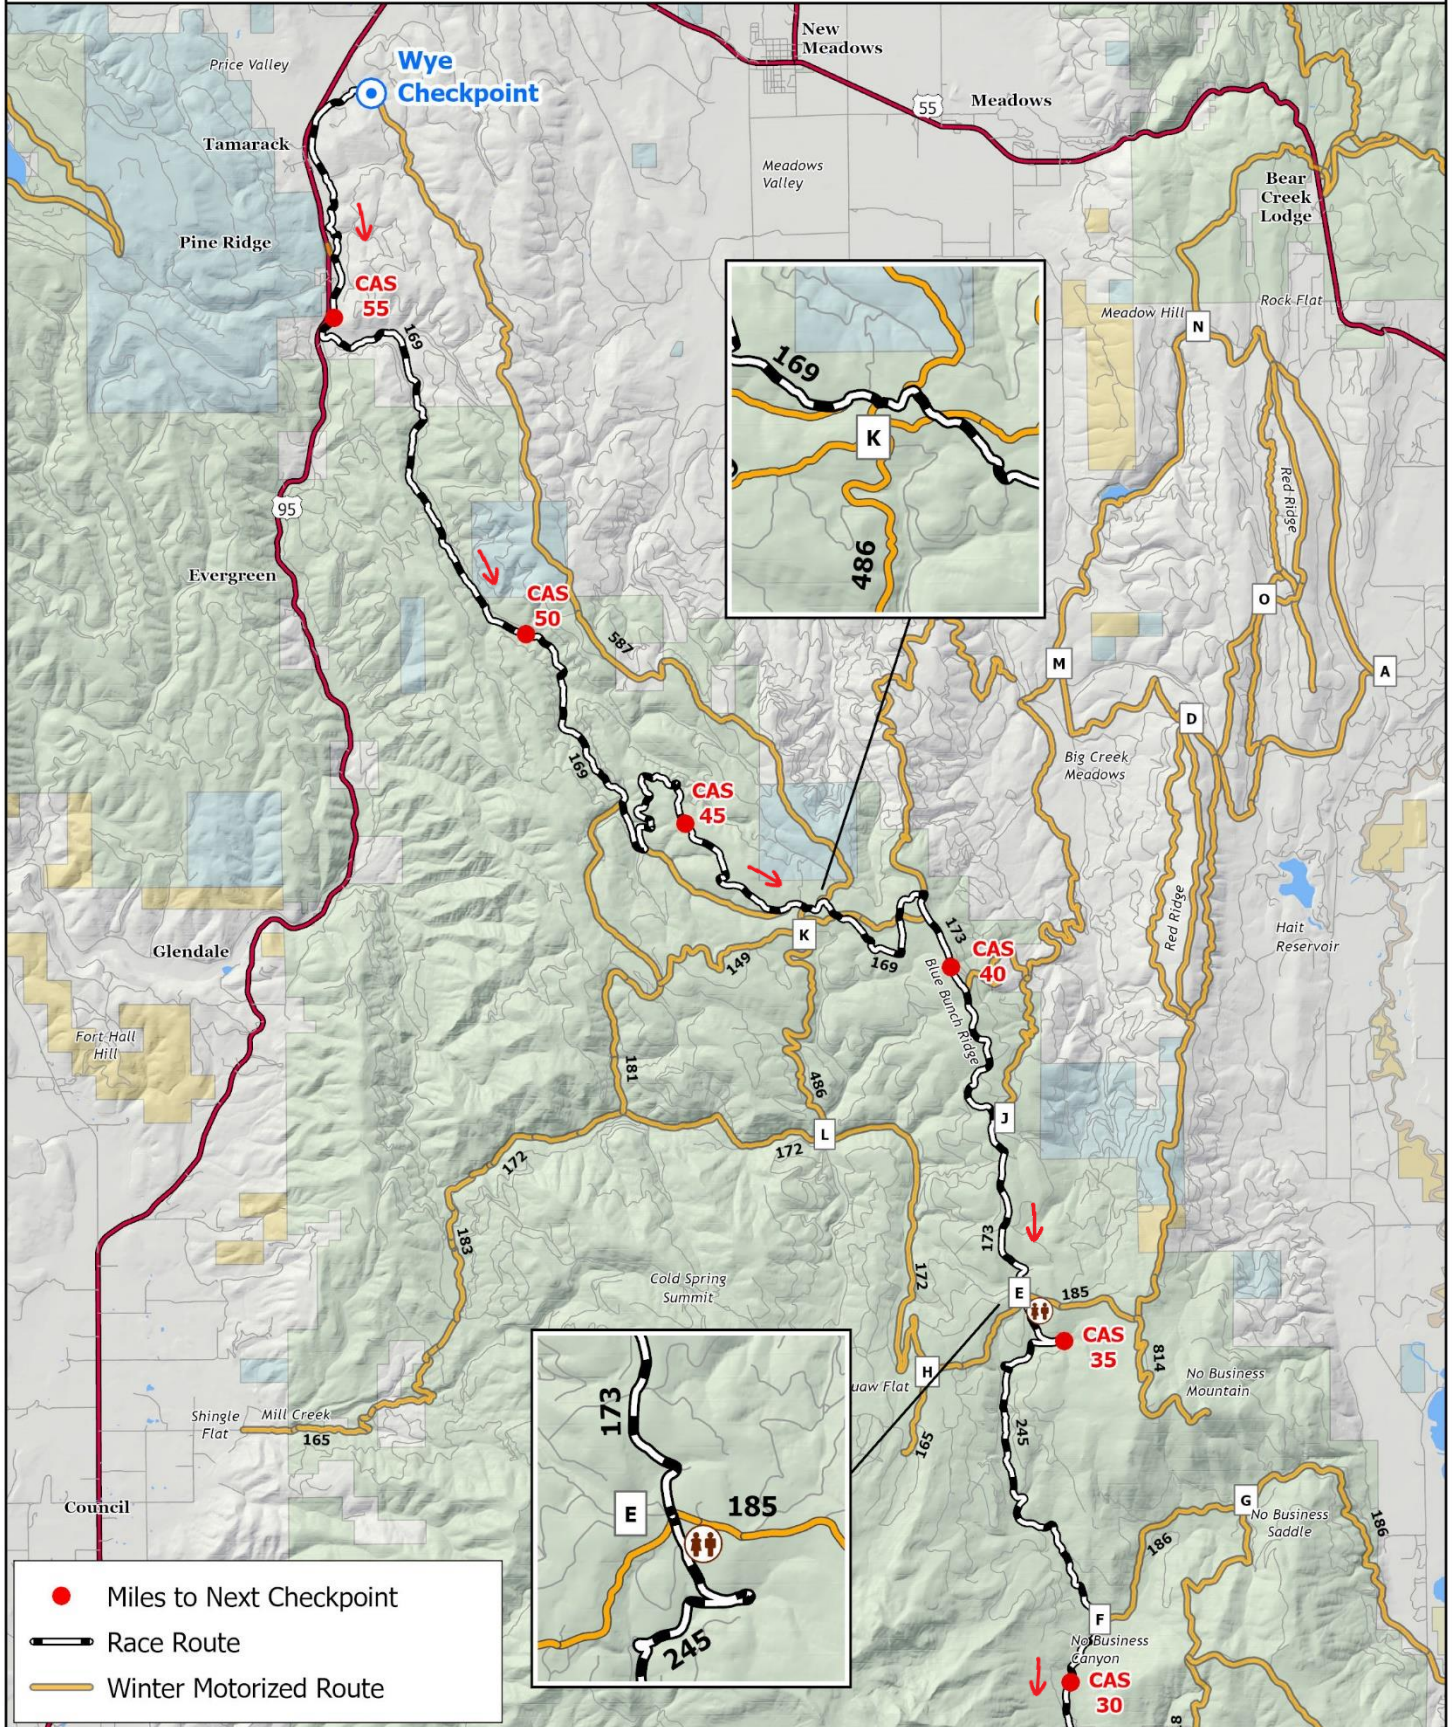

Idaho Sled Dog Challenge

Trail Map - 100 Mile - Leg 1 - 37 Miles

Idaho Sled Dog Challenge

Trail Map - 100 Mile - Leg 2 - 26 Miles

Idaho Sled Dog Challenge

Trail Map - 100 Mi - Leg 3 - 37 Miles

Elevation Profiles for 100 Mile Race

Idaho Sled Dog Challenge

Trail Map - 200 Mi - Leg 1- 58.6 Mi (South)

Idaho Sled Dog Challenge

Trail Map - 200 Mi - Leg 1 - 58.6 Mi (North)

Idaho Sled Dog Challenge

Trail Map - 200 Mi - Leg 2 - 58.6 Mi (North)

Idaho Sled Dog Challenge

Trail Map - 200 Mi - Leg 2- 58.6 Mi (South)

- Miles to Next Checkpoint
- Race Route
- Winter Motorized Route

Optional Route (Add 4 miles)

Idaho Sled Dog Challenge

Trail Map - 200 Mi - Leg 3 - 37 Miles

- Miles to Next Checkpoint
- Race Route
- Winter Motorized Route

Optional Route
(Add 4 miles)

Idaho Sled Dog Challenge

Trail Map - 200 Mi - Leg 4 - 33.5 Miles