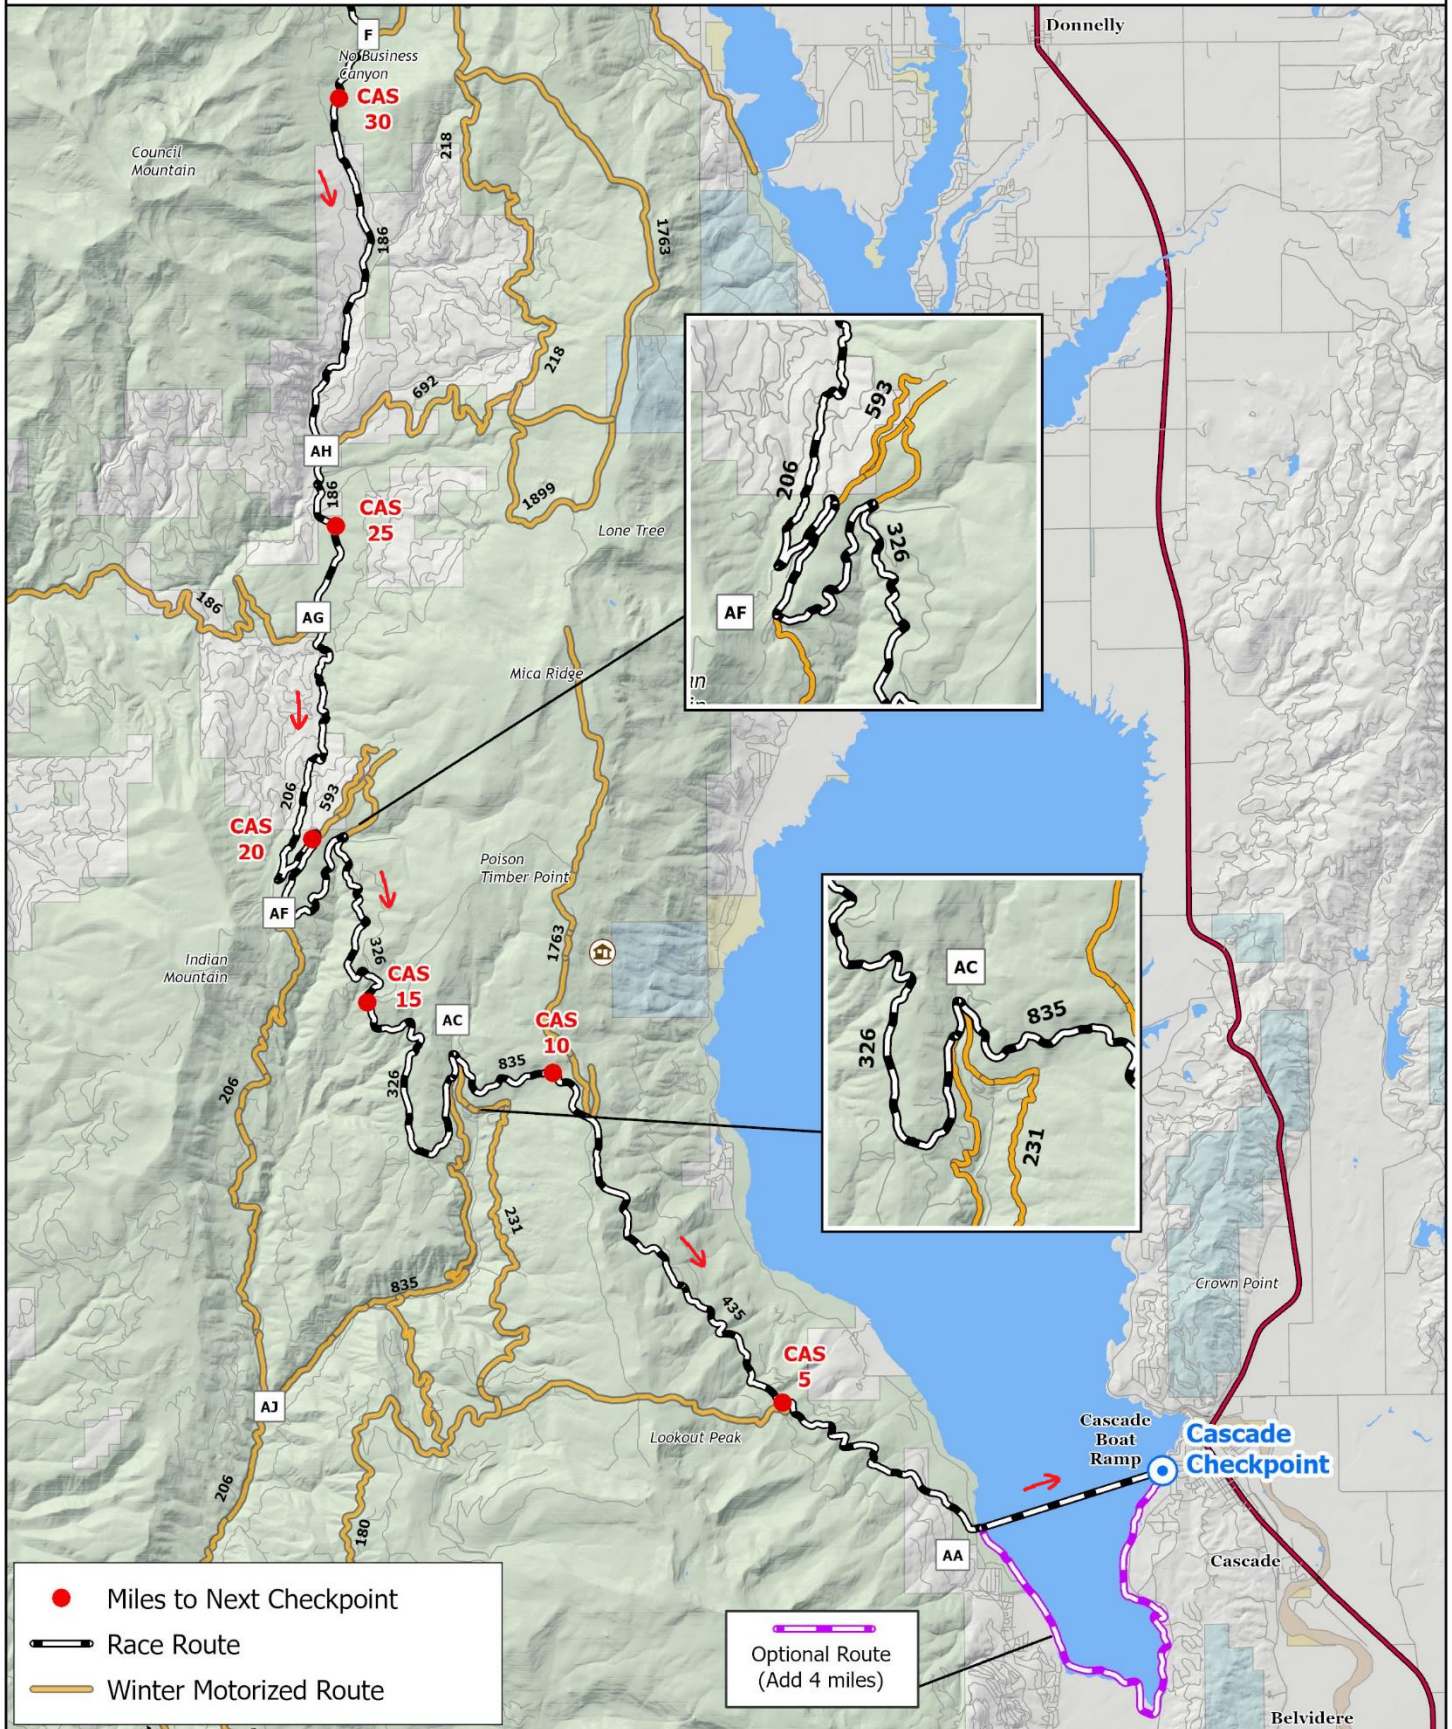

Idaho Sled Dog Challenge

Trail Map - 100 Mile - Leg 1 - 37 Miles

Idaho Sled Dog Challenge

Trail Map - 100 Mile - Leg 2 - 26 Miles

Idaho Sled Dog Challenge

Trail Map - 100 Mi - Leg 3 - 37 Miles

Elevation Profiles for 100 Mile Race

Idaho Sled Dog Challenge

Trail Map - 200 Mi - Leg 1- 58.6 Mi (South)

Idaho Sled Dog Challenge

Trail Map - 200 Mi - Leg 1 - 58.6 Mi (North)

Idaho Sled Dog Challenge

Trail Map - 200 Mi - Leg 2 - 58.6 Mi (North)

Idaho Sled Dog Challenge

Trail Map - 200 Mi - Leg 2- 58.6 Mi (South)

- Miles to Next Checkpoint
- Race Route
- Winter Motorized Route

Optional Route (Add 4 miles)

Idaho Sled Dog Challenge

Trail Map - 200 Mi - Leg 3 - 37 Miles

- Miles to Next Checkpoint
- Race Route
- Winter Motorized Route

Optional Route
(Add 4 miles)

Idaho Sled Dog Challenge

Trail Map - 200 Mi - Leg 4 - 33.5 Miles