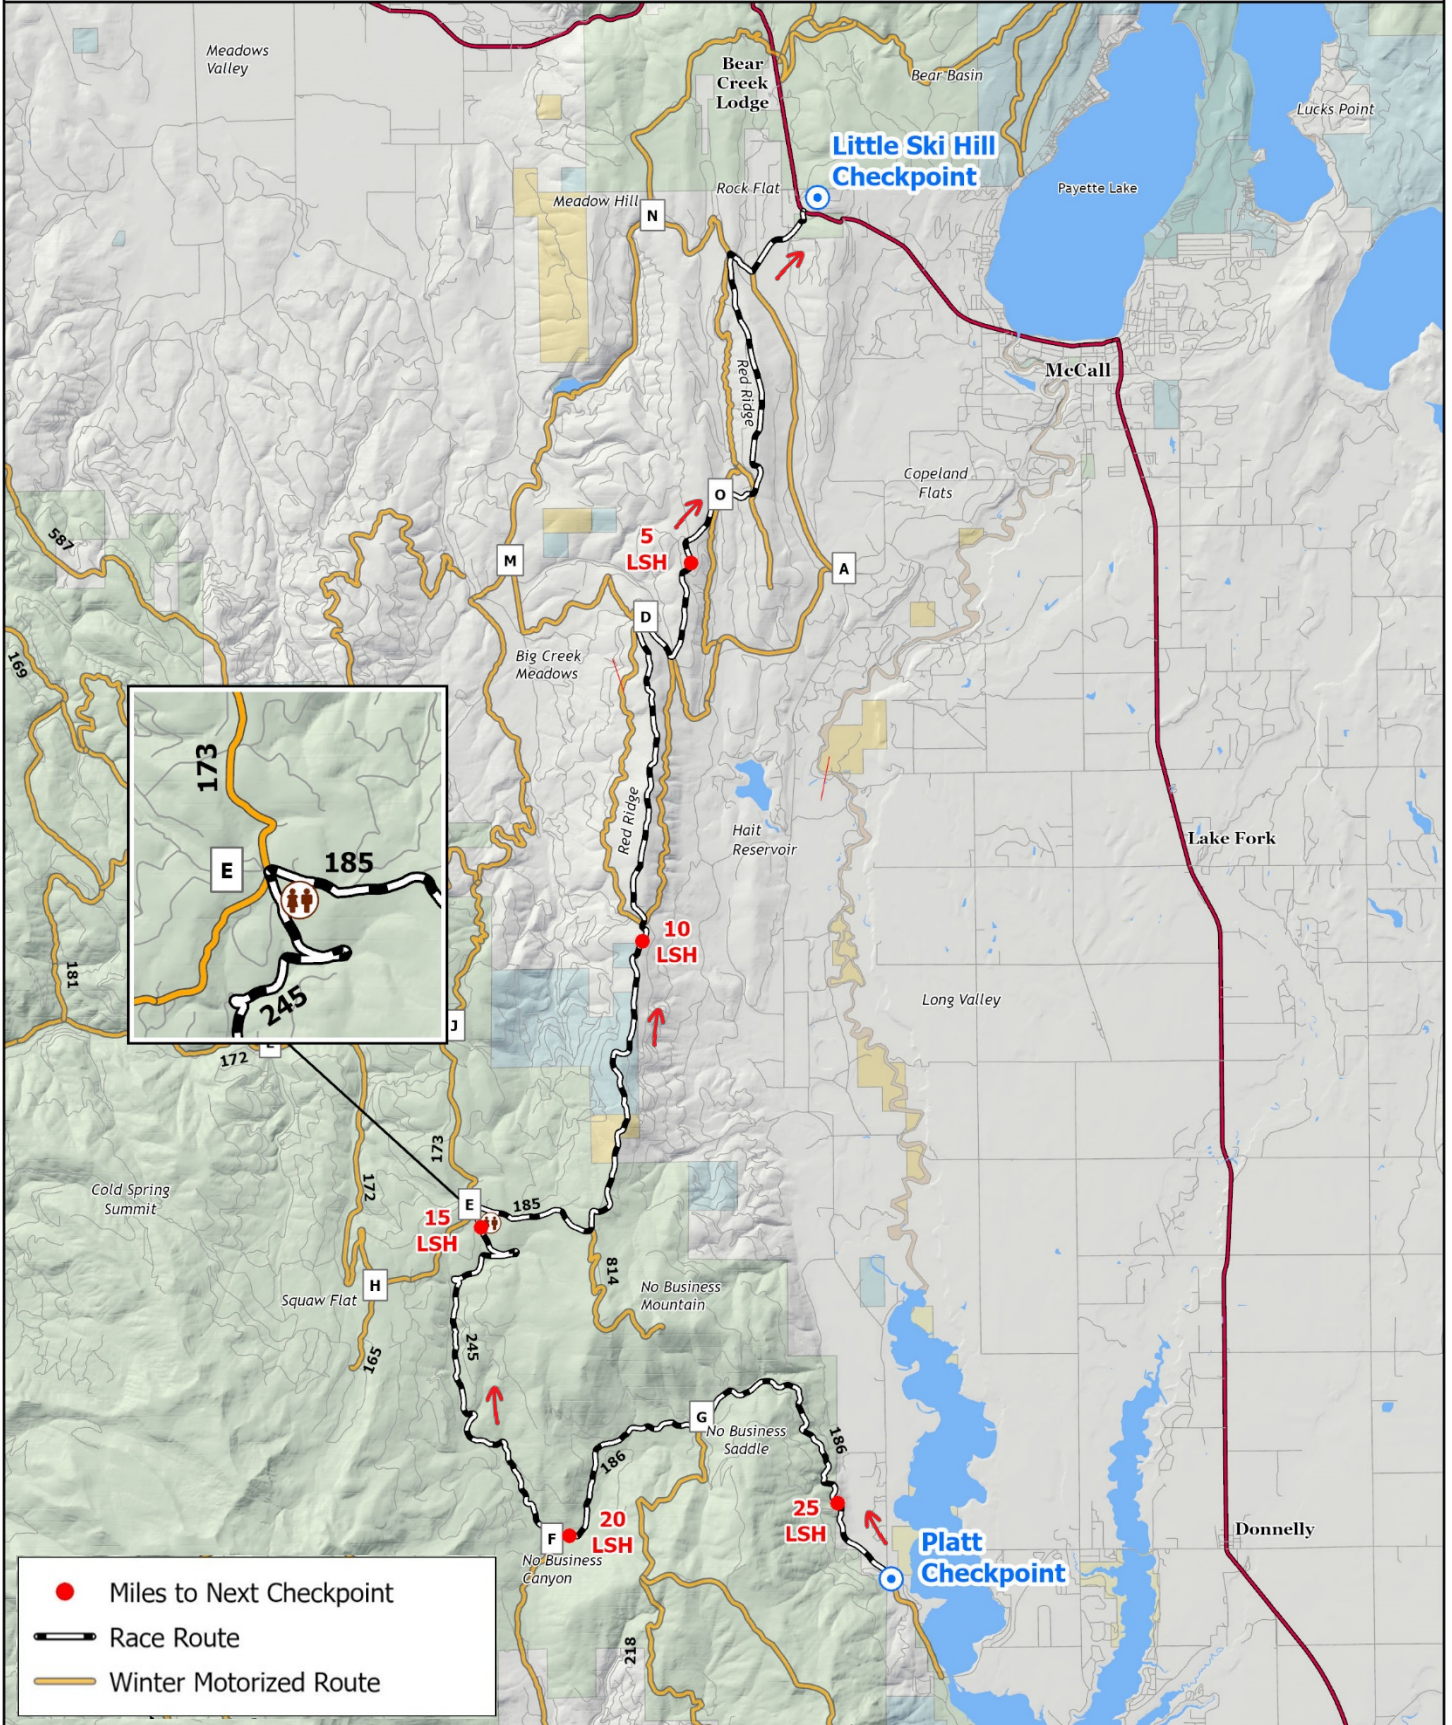

Idaho Sled Dog Challenge

Trail Map - 100 Mile - Leg 1 - 37 Miles

Idaho Sled Dog Challenge

Trail Map - 100 Mile - Leg 2 - 26 Miles

Idaho Sled Dog Challenge

Trail Map - 100 Mi - Leg 3 - 37 Miles

Elevation Profiles for 100 Mile Race

Idaho Sled Dog Challenge

Trail Map - 200 Mi - Leg 1- 58.6 Mi (South)

Idaho Sled Dog Challenge

Trail Map - 200 Mi - Leg 1 - 58.6 Mi (North)

Idaho Sled Dog Challenge

Trail Map - 200 Mi - Leg 2 - 58.6 Mi (North)

Idaho Sled Dog Challenge

Trail Map - 200 Mi - Leg 2- 58.6 Mi (South)

- Miles to Next Checkpoint
- Race Route
- Winter Motorized Route

Optional Route (Add 4 miles)

Idaho Sled Dog Challenge

Trail Map - 200 Mi - Leg 3 - 37 Miles

- Miles to Next Checkpoint
- Race Route
- Winter Motorized Route

Optional Route
(Add 4 miles)

Idaho Sled Dog Challenge

Trail Map - 200 Mi - Leg 4 - 33.5 Miles