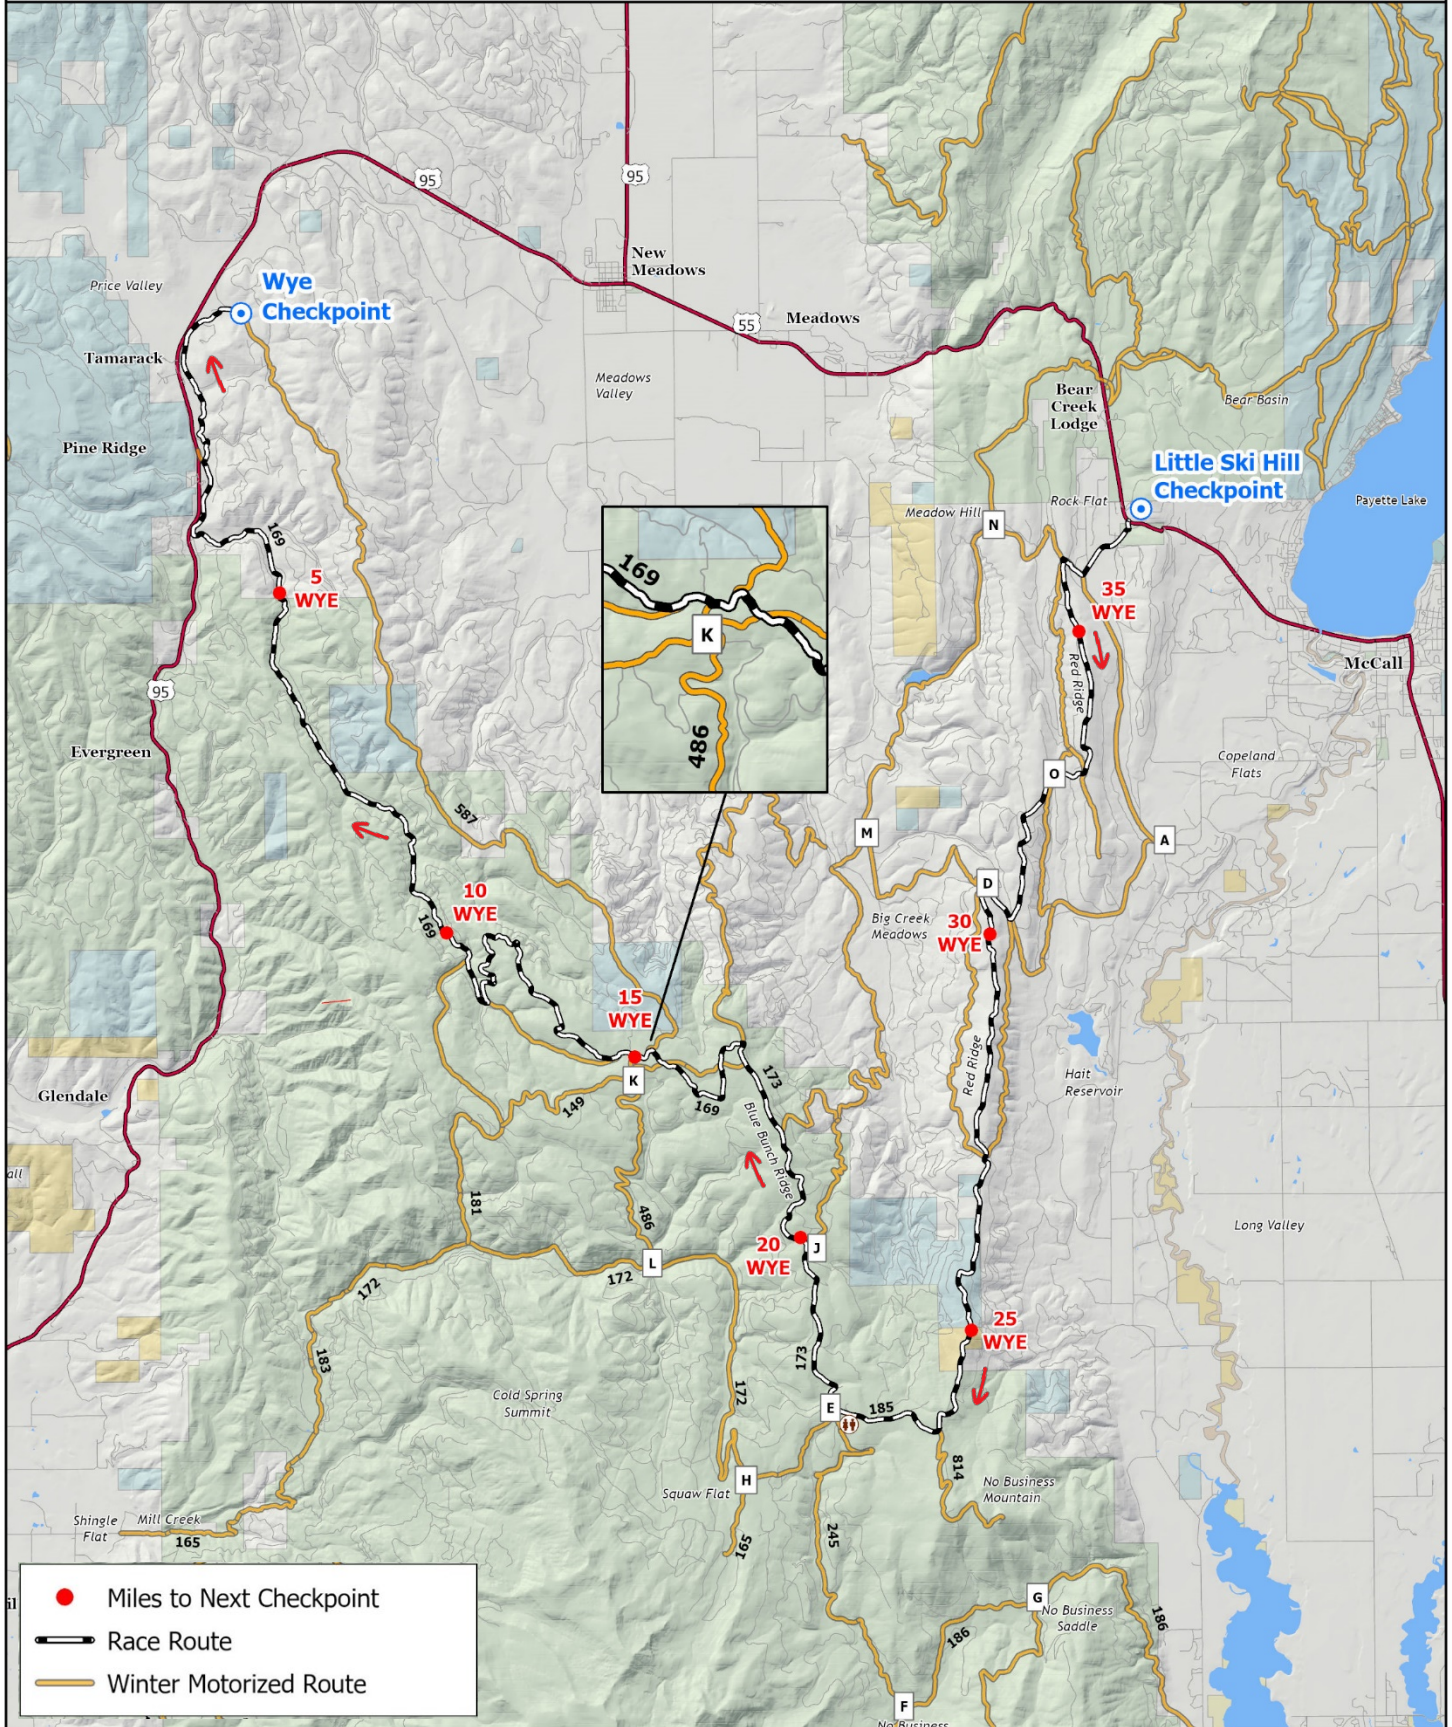

Idaho Sled Dog Challenge

Trail Map - 100 Mile - Leg 1 - 37 Miles

Idaho Sled Dog Challenge

Trail Map - 100 Mile - Leg 2 - 26 Miles

Idaho Sled Dog Challenge

Trail Map - 100 Mi - Leg 3 - 37 Miles

Elevation Profiles for 100 Mile Race

Idaho Sled Dog Challenge

Trail Map - 200 Mi - Leg 1- 58.6 Mi (South)

Idaho Sled Dog Challenge

Trail Map - 200 Mi - Leg 1 - 58.6 Mi (North)

Idaho Sled Dog Challenge

Trail Map - 200 Mi - Leg 2 - 58.6 Mi (North)

Idaho Sled Dog Challenge

Trail Map - 200 Mi - Leg 2- 58.6 Mi (South)

- Miles to Next Checkpoint
- Race Route
- Winter Motorized Route

Optional Route (Add 4 miles)

Idaho Sled Dog Challenge

Trail Map - 200 Mi - Leg 3 - 37 Miles

- Miles to Next Checkpoint
- Race Route
- Winter Motorized Route

Optional Route
(Add 4 miles)

Idaho Sled Dog Challenge

Trail Map - 200 Mi - Leg 4 - 33.5 Miles